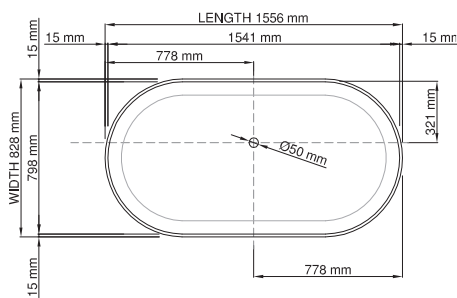

thin-edge

Size (l) x (w) x (h): 1556mm x 828mm x 609mm
 Waste to floor: 147mm
 Water capacity: 290 L
 Overflow: No overflow
 Material: DADOquartz®
 Finish: Matte / Satin

Base dimensions: 1403mm x 676mm
 Edge width: 10mm
 Waste diameter: 50mm - fits Bespoke 40mm plug
 Weight: 75kg

Shipping information

Packing dimensions: 1600mm x 880mm x 750mm
 Shipping mass: 125kg