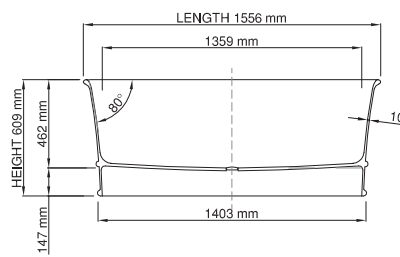

thin-edge

Size (l) x (w) x (h): 1556mm x 828mm x 609mm
 Waste to floor: 147mm
 Water capacity: 290 L
 Overflow: No overflow
 Material: DADOquartz®
 Finish: Matte / Satin

Base dimensions: 1403mm x 676mm
 Edge width: 10mm
 Waste diameter: 50mm - fits Bespoke 40mm plug
 Weight: 75kg

Shipping information

Packing dimensions: 1600mm x 880mm x 750mm
 Shipping mass: 125kg