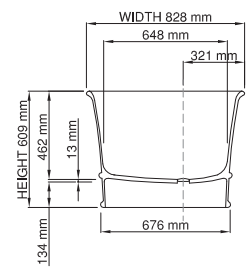

thin-edge

Size (l) x (w) x (h): 1556mm x 828mm x 609mm
 Waste to floor: 147mm
 Water capacity: 290 L
 Overflow: No overflow
 Material: DADOquartz®
 Finish: Matte / Satin

Base dimensions: 1403mm x 676mm
 Edge width: 10mm
 Waste diameter: 50mm - fits Bespoke 40mm plug
 Weight: 75kg

Shipping information

Packing dimensions: 1600mm x 880mm x 750mm
 Shipping mass: 125kg