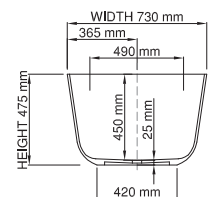

thin-edge

Size (l) x (w) x (h): 1595mm x 730mm x 475mm  
 Water capacity: 260 L  
 Overflow: No overflow  
 Material: DADOquartz®  
 Finish: Matte / Satin

Base dimensions: 840mm x 420mm  
 Edge width: 12mm  
 Waste diameter: 50mm - fits Bespoke 40mm plug  
 Weight: 59kg

### Shipping information

Packing dimensions: 1645mm x 780mm x 625mm  
 Shipping mass: 109kg