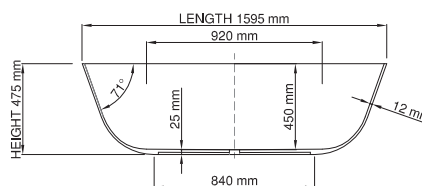

thin-edge

Size (l) x (w) x (h): 1595mm x 730mm x 475mm  
 Water capacity: 260 L  
 Overflow: No overflow  
 Material: DADOquartz®  
 Finish: Matte / Satin

Base dimensions: 840mm x 420mm  
 Edge width: 12mm  
 Waste diameter: 50mm - fits Bespoke 40mm plug  
 Weight: 59kg

### Shipping information

Packing dimensions: 1645mm x 780mm x 625mm  
 Shipping mass: 109kg