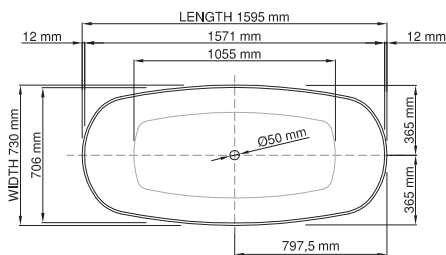

thin-edge

Size (l) x (w) x (h): 1595mm x 730mm x 475mm  
 Water capacity: 260 L  
 Overflow: No overflow  
 Material: DADOquartz®  
 Finish: Matte / Satin

Base dimensions: 840mm x 420mm  
 Edge width: 12mm  
 Waste diameter: 50mm - fits Bespoke 40mm plug  
 Weight: 59kg

### Shipping information

Packing dimensions: 1645mm x 780mm x 625mm  
 Shipping mass: 109kg