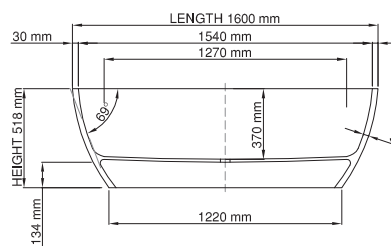

thin-edge

Size (l) x (w) x (h): 1600mm x 755mm x 500mm
 Waste to floor: 134mm
 Water capacity: 230 L
 Overflow: No overflow
 Material: DADOquartz®
 Finish: Matte / Satin

Base dimensions: 1220mm x 520mm
 Edge width: 30mm
 Waste diameter: 50mm - fits Bespoke 40mm plug
 Weight: 120kg

Shipping information

Packing dimensions: 1680mm x 800mm x 660mm
 Shipping mass: 170kg