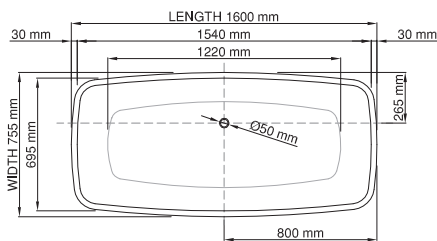

thin-edge

Size (l) x (w) x (h): 1600mm x 755mm x 500mm
 Waste to floor: 134mm
 Water capacity: 230 L
 Overflow: No overflow
 Material: DADOquartz®
 Finish: Matte / Satin

Base dimensions: 1220mm x 520mm
 Edge width: 30mm
 Waste diameter: 50mm - fits Bespoke 40mm plug
 Weight: 120kg

Shipping information

Packing dimensions: 1680mm x 800mm x 660mm
 Shipping mass: 170kg