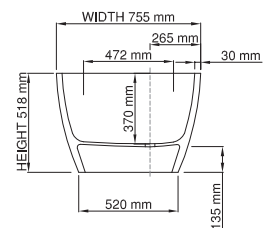

thin-edge

Size (l) x (w) x (h): 1600mm x 755mm x 500mm
 Waste to floor: 134mm
 Water capacity: 230 L
 Overflow: No overflow
 Material: DADOquartz®
 Finish: Matte / Satin

Base dimensions: 1220mm x 520mm
 Edge width: 30mm
 Waste diameter: 50mm - fits Bespoke 40mm plug
 Weight: 120kg

Shipping information

Packing dimensions: 1680mm x 800mm x 660mm
 Shipping mass: 170kg