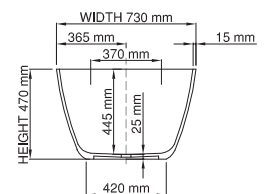

thin-edge

Size (l) x (w) x (h): 1625mm x 730mm x 470mm  
 Water capacity: 287 L  
 Overflow: No overflow  
 Material: DADOquartz®  
 Finish: Matte / Satin

Base dimensions: 750mm x 420mm  
 Edge width: 15mm  
 Waste diameter: 50mm - fits Bespoke 40mm plug  
 Weight: 60kg

### Shipping information

Packing dimensions: 1680mm x 780mm x 640mm  
 Shipping mass: 110kg