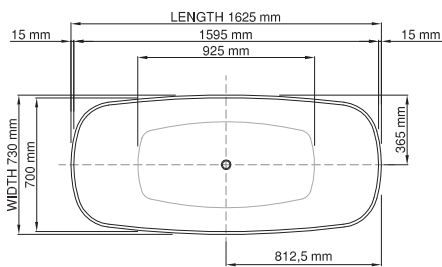

thin-edge

Size (l) x (w) x (h): 1625mm x 730mm x 470mm  
 Water capacity: 287 L  
 Overflow: No overflow  
 Material: DADOquartz®  
 Finish: Matte / Satin

Base dimensions: 750mm x 420mm  
 Edge width: 15mm  
 Waste diameter: 50mm - fits Bespoke 40mm plug  
 Weight: 60kg

### Shipping information

Packing dimensions: 1680mm x 780mm x 640mm  
 Shipping mass: 110kg