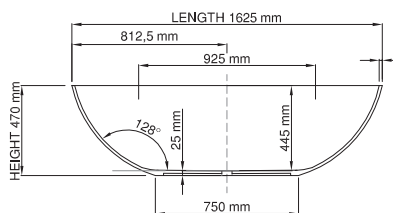

thin-edge

Size (l) x (w) x (h): 1625mm x 730mm x 470mm  
 Water capacity: 287 L  
 Overflow: No overflow  
 Material: DADOquartz®  
 Finish: Matte / Satin

Base dimensions: 750mm x 420mm  
 Edge width: 15mm  
 Waste diameter: 50mm - fits Bespoke 40mm plug  
 Weight: 60kg

### Shipping information

Packing dimensions: 1680mm x 780mm x 640mm  
 Shipping mass: 110kg