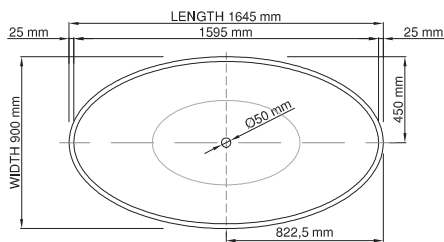

thin-edge

Size (l) x (w) x (h): 1645mm x 900mm x 575mm  
 Waste to floor: 100mm  
 Water capacity: 280 L  
 Overflow: No overflow  
 Material: DADOquartz®  
 Finish: Matte / Satin

Base dimensions:

Edge width:

Waste diameter:

Weight:

### Shipping information

Packing dimensions:

Shipping mass:

1000mm x 400mm

25mm

50mm - fits Bespoke 40mm plug

75kg

1655mm x 1010mm x 1090mm

125kg