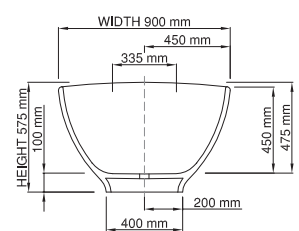

thin-edge

Size (l) x (w) x (h): 1645mm x 900mm x 575mm  
 Waste to floor: 100mm  
 Water capacity: 280 L  
 Overflow: No overflow  
 Material: DADOquartz®  
 Finish: Matte / Satin

Base dimensions:

Edge width:

Waste diameter:

Weight:

### Shipping information

Packing dimensions:

Shipping mass:

1000mm x 400mm

25mm

50mm - fits Bespoke 40mm plug

75kg

1655mm x 1010mm x 1090mm

125kg