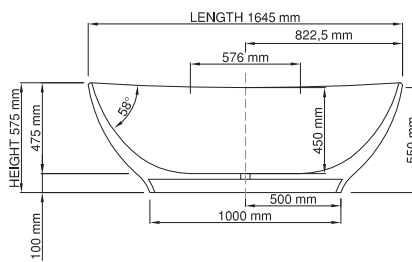

thin-edge

Size (l) x (w) x (h): 1645mm x 900mm x 575mm  
 Waste to floor: 100mm  
 Water capacity: 280 L  
 Overflow: No overflow  
 Material: DADOquartz®  
 Finish: Matte / Satin

Base dimensions:

Edge width:

Waste diameter:

Weight:

### Shipping information

Packing dimensions:

Shipping mass:

1000mm x 400mm

25mm

50mm - fits Bespoke 40mm plug

75kg

1655mm x 1010mm x 1090mm

125kg