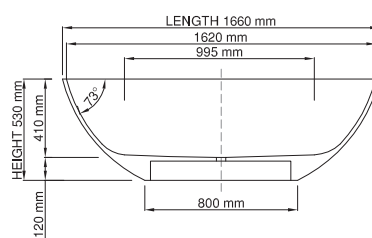

thin-edge

Size (l) x (w) x (h): 1660mm x 700mm x 530mm
 Waste to floor: 120mm
 Water capacity: 260 L
 Overflow: No overflow
 Material: DADOquartz®
 Finish: Matte / Satin

Base dimensions: 800mm x 410mm
 Edge width: 20mm - 25mm
 Waste diameter: 50mm - fits Bespoke 40mm plug
 Weight: 70kg

Shipping information

Packing dimensions: 1720mm x 720mm x 650mm
 Shipping mass: 120kg