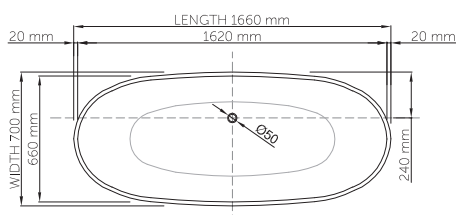

thin-edge

Size (l) x (w) x (h): 1660mm x 700mm x 530mm
 Waste to floor: 120mm
 Water capacity: 260 L
 Overflow: No overflow
 Material: DADOquartz®
 Finish: Matte / Satin

Base dimensions: 800mm x 410mm
 Edge width: 20mm - 25mm
 Waste diameter: 50mm - fits Bespoke 40mm plug
 Weight: 70kg

Shipping information

Packing dimensions: 1720mm x 720mm x 650mm
 Shipping mass: 120kg