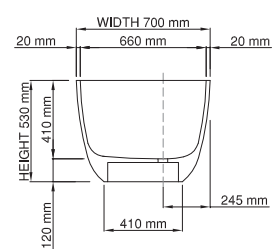

thin-edge

Size (l) x (w) x (h): 1660mm x 700mm x 530mm
 Waste to floor: 120mm
 Water capacity: 260 L
 Overflow: No overflow
 Material: DADOquartz®
 Finish: Matte / Satin

Base dimensions: 800mm x 410mm
 Edge width: 20mm - 25mm
 Waste diameter: 50mm - fits Bespoke 40mm plug
 Weight: 70kg

Shipping information

Packing dimensions: 1720mm x 720mm x 650mm
 Shipping mass: 120kg