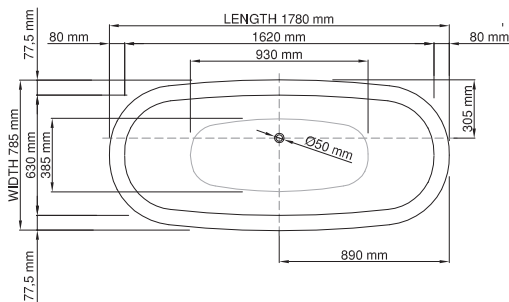

wide-edge

Size (l) x (w) x (h): 1740mm x 820mm x 520mm  
 Waste to floor: 110mm  
 Water capacity: 275 L  
 Overflow: No overflow  
 Material: DADOquartz®  
 Finish: Matte / Satin

Base dimensions: 880mm x 480mm  
 Edge width: 20mm  
 Waste diameter: 50mm - fits Bespoke 40mm plug  
 Weight: 80kg

### Shipping information

Packing dimensions: 1860mm x 920mm x 740mm  
 Shipping mass: 130kg