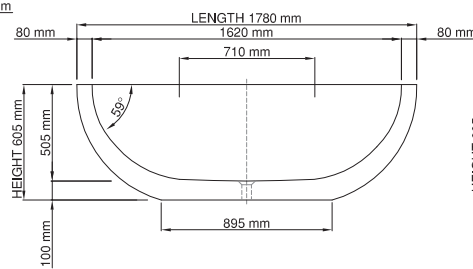

wide-edge

Size (l) x (w) x (h): 1740mm x 820mm x 520mm  
 Waste to floor: 110mm  
 Water capacity: 275 L  
 Overflow: No overflow  
 Material: DADOquartz®  
 Finish: Matte / Satin

Base dimensions: 880mm x 480mm  
 Edge width: 20mm  
 Waste diameter: 50mm - fits Bespoke 40mm plug  
 Weight: 80kg

### Shipping information

Packing dimensions: 1860mm x 920mm x 740mm  
 Shipping mass: 130kg