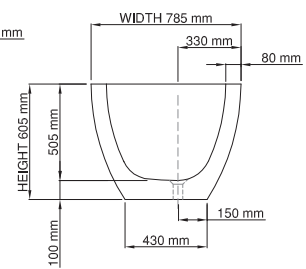

wide-edge

Size (l) x (w) x (h): 1740mm x 820mm x 520mm  
 Waste to floor: 110mm  
 Water capacity: 275 L  
 Overflow: No overflow  
 Material: DADOquartz®  
 Finish: Matte / Satin

Base dimensions: 880mm x 480mm  
 Edge width: 20mm  
 Waste diameter: 50mm - fits Bespoke 40mm plug  
 Weight: 80kg

### Shipping information

Packing dimensions: 1860mm x 920mm x 740mm  
 Shipping mass: 130kg