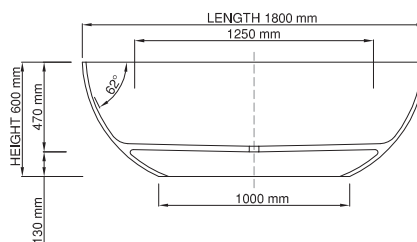

thin-edge

Size (l) x (w) x (h): 1800mm x 800mm x 600mm  
 Waste to floor: 130mm  
 Water capacity: 352 L  
 Overflow: No overflow  
 Material: DADOquartz®  
 Finish: Matte / Satin

Base dimensions: 1000mm x 429mm  
 Edge width: 20mm  
 Waste diameter: 50mm - fits Bespoke 40mm plug  
 Weight: 94kg  
**Shipping information**  
 Packing dimensions: 1895mm x 965mm x 780mm  
 Shipping mass: 144kg