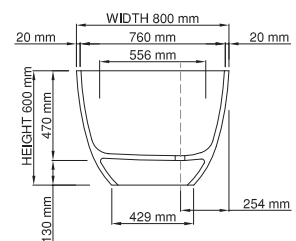

thin-edge

Size (l) x (w) x (h): 1800mm x 800mm x 600mm  
 Waste to floor: 130mm  
 Water capacity: 352 L  
 Overflow: No overflow  
 Material: DADOquartz®  
 Finish: Matte / Satin

Base dimensions: 1000mm x 429mm  
 Edge width: 20mm  
 Waste diameter: 50mm - fits Bespoke 40mm plug  
 Weight: 94kg  
**Shipping information**  
 Packing dimensions: 1895mm x 965mm x 780mm  
 Shipping mass: 144kg