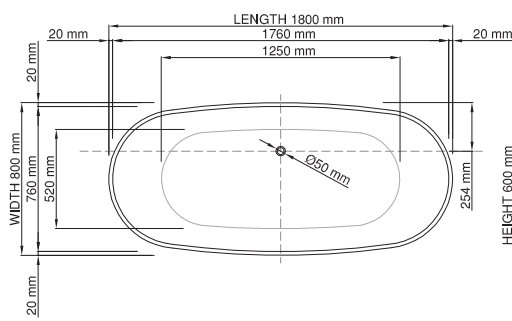

thin-edge

Size (l) x (w) x (h): 1800mm x 800mm x 600mm  
 Waste to floor: 130mm  
 Water capacity: 352 L  
 Overflow: No overflow  
 Material: DADOquartz®  
 Finish: Matte / Satin

Base dimensions: 1000mm x 429mm  
 Edge width: 20mm  
 Waste diameter: 50mm - fits Bespoke 40mm plug  
 Weight: 94kg  
**Shipping information**  
 Packing dimensions: 1895mm x 965mm x 780mm  
 Shipping mass: 144kg