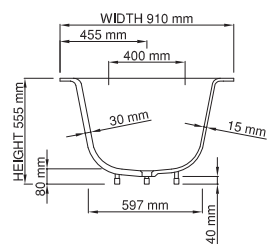

drop-in

Size (l) x (w) x (h): 1800mm x 910mm x 555mm
 Waste to floor: 40mm
 Water capacity: 293 L
 Overflow: No overflow
 Material: DADOquartz®
 Finish: Matte / Satin

Base dimensions: 1147mm x 597mm
 Edge width: 15mm - 30mm
 Waste diameter: 50mm - fits Bespoke 40mm plug
 Weight: 53kg
 Tap holes: No tap hole
Shipping information
 Packing dimensions: 1820mm x 1190mm x 730mm
 Shipping mass: 103kg