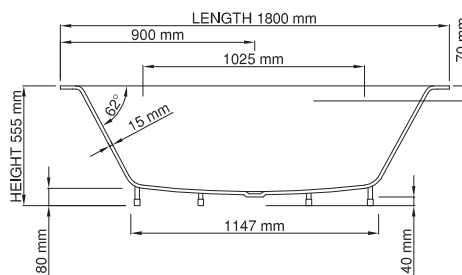

drop-in

Size (l) x (w) x (h): 1800mm x 910mm x 555mm
 Waste to floor: 40mm
 Water capacity: 293 L
 Overflow: No overflow
 Material: DADOquartz®
 Finish: Matte / Satin

Base dimensions: 1147mm x 597mm
 Edge width: 15mm - 30mm
 Waste diameter: 50mm - fits Bespoke 40mm plug
 Weight: 53kg
 Tap holes: No tap hole
Shipping information
 Packing dimensions: 1820mm x 1190mm x 730mm
 Shipping mass: 103kg