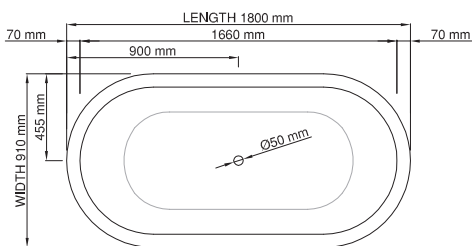

drop-in

Size (l) x (w) x (h): 1800mm x 910mm x 555mm
 Waste to floor: 40mm
 Water capacity: 293 L
 Overflow: No overflow
 Material: DADOquartz®
 Finish: Matte / Satin

Base dimensions: 1147mm x 597mm
 Edge width: 15mm - 30mm
 Waste diameter: 50mm - fits Bespoke 40mm plug
 Weight: 53kg
 Tap holes: No tap hole
Shipping information
 Packing dimensions: 1820mm x 1190mm x 730mm
 Shipping mass: 103kg