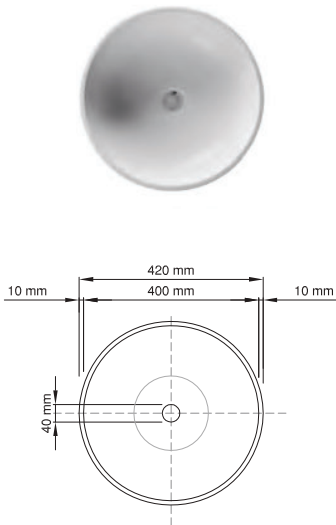

thin-edge

Product code: SWMBAS42
 Size (l) x (w) x (h): 420mm x 420mm x 120mm
 Top to waste: 110mm
 Overflow: Internal Overflow / No overflow
 Material: DADOquartz®
 Finish: Matte / Polished
 Mounting: Counter-top / Under-mount

Base dimensions: 170mm
 Edge width: 10mm
 Waste diameter: 40mm
 Weight: 10kg

Shipping information

Packing dimensions: 470mm x 470mm x 180mm
 Shipping mass: 15kg