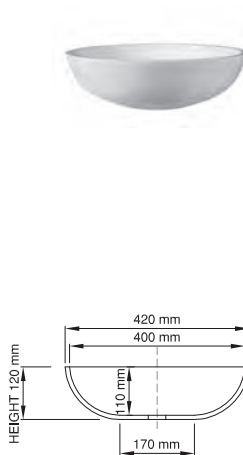

thin-edge

Product code: SWMBAS42
 Size (l) x (w) x (h): 420mm x 420mm x 120mm
 Top to waste: 110mm
 Overflow: Internal Overflow / No overflow
 Material: DADOquartz®
 Finish: Matte / Polished
 Mounting: Counter-top / Under-mount

Base dimensions: 170mm
 Edge width: 10mm
 Waste diameter: 40mm
 Weight: 10kg

Shipping information

Packing dimensions: 470mm x 470mm x 180mm
 Shipping mass: 15kg