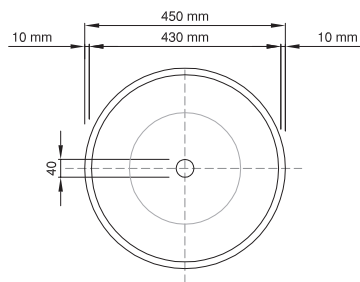

thin-edge

Size (l) x (w) x (h): 450mm x 450mm x 120mm  
 Top to waste: 105mm  
 Overflow: No overflow  
 Material: DADOquartz®  
 Finish: Matte / Satin  
 Mounting: Counter-top / Under-mount

Base dimensions: 260mm  
 Edge width: 10mm  
 Waste diameter: 40mm - fits Bespoke plug  
 Weight: 5kg

#### Shipping information

Packing dimensions: 470mm x 470mm x 180mm  
 Shipping mass: 7kg