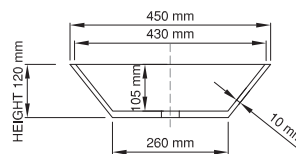

thin-edge

Size (l) x (w) x (h): 450mm x 450mm x 120mm  
 Top to waste: 105mm  
 Overflow: No overflow  
 Material: DADOquartz®  
 Finish: Matte / Satin  
 Mounting: Counter-top / Under-mount

Base dimensions: 260mm  
 Edge width: 10mm  
 Waste diameter: 40mm - fits Bespoke plug  
 Weight: 5kg

#### Shipping information

Packing dimensions: 470mm x 470mm x 180mm  
 Shipping mass: 7kg