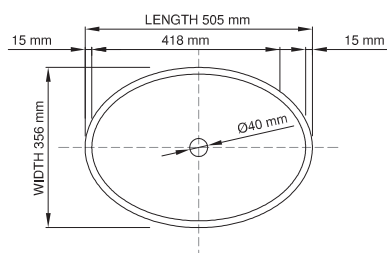

thin-edge

Size (l) x (w) x (h): 505mm x 356mm x 135mm
 Top to waste: 100mm
 Overflow: No overflow
 Material: DADOquartz®
 Finish: Matte / Satin
 Mounting: Counter-top

Base dimensions: 212mm x 120mm
 Edge width: 15mm
 Waste diameter: 40mm - fits Bespoke plug
 Weight: 10kg

Shipping information

Packing dimensions: 580mm x 430mm x 170mm
 Shipping mass: 12kg