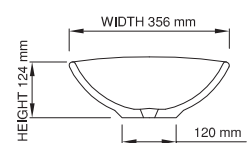

thin-edge

Size (l) x (w) x (h): 505mm x 356mm x 135mm
 Top to waste: 100mm
 Overflow: No overflow
 Material: DADOquartz®
 Finish: Matte / Satin
 Mounting: Counter-top

Base dimensions: 212mm x 120mm
 Edge width: 15mm
 Waste diameter: 40mm - fits Bespoke plug
 Weight: 10kg

Shipping information

Packing dimensions: 580mm x 430mm x 170mm
 Shipping mass: 12kg