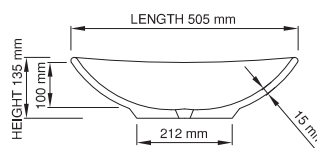

thin-edge

Size (l) x (w) x (h): 505mm x 356mm x 135mm
 Top to waste: 100mm
 Overflow: No overflow
 Material: DADOquartz®
 Finish: Matte / Satin
 Mounting: Counter-top

Base dimensions: 212mm x 120mm
 Edge width: 15mm
 Waste diameter: 40mm - fits Bespoke plug
 Weight: 10kg

Shipping information

Packing dimensions: 580mm x 430mm x 170mm
 Shipping mass: 12kg