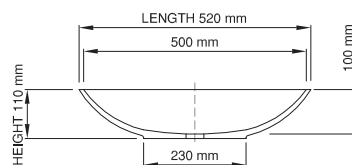

wide-edge

Size (l) x (w) x (h): 520mm x 370mm x 110mm
 Top to waste: 100mm
 Overflow: No overflow
 Material: DADOquartz®
 Finish: Matte / Satin
 Mounting: Counter-top / Under-mount

Base dimensions: 230mm x 200mm
 Edge width: 20mm
 Waste diameter: 40mm - fits Bespoke plug
 Weight: 5kg

Shipping information

Packing dimensions: 600mm x 430mm x 175mm
 Shipping mass: 7kg