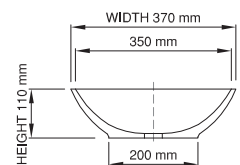

wide-edge

Size (l) x (w) x (h): 520mm x 370mm x 110mm
 Top to waste: 100mm
 Overflow: No overflow
 Material: DADOquartz®
 Finish: Matte / Satin
 Mounting: Counter-top / Under-mount

Base dimensions: 230mm x 200mm
 Edge width: 20mm
 Waste diameter: 40mm - fits Bespoke plug
 Weight: 5kg

Shipping information

Packing dimensions: 600mm x 430mm x 175mm
 Shipping mass: 7kg