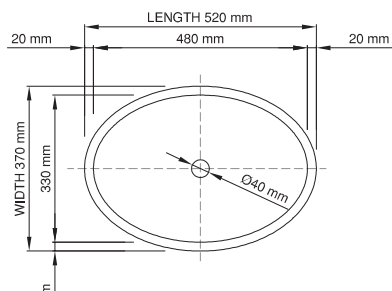

wide-edge

Size (l) x (w) x (h): 520mm x 370mm x 110mm
 Top to waste: 100mm
 Overflow: No overflow
 Material: DADOquartz®
 Finish: Matte / Satin
 Mounting: Counter-top / Under-mount

Base dimensions: 230mm x 200mm
 Edge width: 20mm
 Waste diameter: 40mm - fits Bespoke plug
 Weight: 5kg

Shipping information

Packing dimensions: 600mm x 430mm x 175mm
 Shipping mass: 7kg