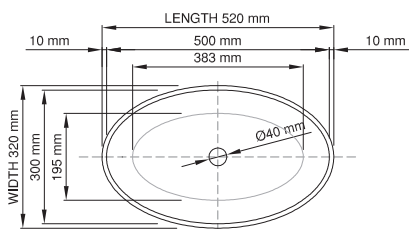

thin-edge

Size (l) x (w) x (h): 520mm x 320mm x 125mm
 Top to waste: 106mm
 Overflow: No overflow
 Material: DADOquartz®
 Finish: Matte / Satin
 Mounting: Counter-top / Under-mount

Base dimensions: 390mm x 215mm
 Edge width: 10mm
 Waste diameter: 40mm - fits Bespoke plug
 Weight: 5.4kg

Shipping information

Packing dimensions: 570mm x 470mm x 180mm
 Shipping mass: 7.4kg