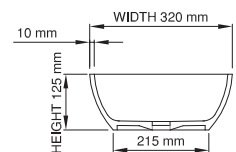

thin-edge

Size (l) x (w) x (h): 520mm x 320mm x 125mm
 Top to waste: 106mm
 Overflow: No overflow
 Material: DADOquartz®
 Finish: Matte / Satin
 Mounting: Counter-top / Under-mount

Base dimensions: 390mm x 215mm
 Edge width: 10mm
 Waste diameter: 40mm - fits Bespoke plug
 Weight: 5.4kg

Shipping information

Packing dimensions: 570mm x 470mm x 180mm
 Shipping mass: 7.4kg