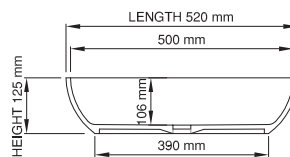

thin-edge

Size (l) x (w) x (h): 520mm x 320mm x 125mm
 Top to waste: 106mm
 Overflow: No overflow
 Material: DADOquartz®
 Finish: Matte / Satin
 Mounting: Counter-top / Under-mount

Base dimensions: 390mm x 215mm
 Edge width: 10mm
 Waste diameter: 40mm - fits Bespoke plug
 Weight: 5.4kg

Shipping information

Packing dimensions: 570mm x 470mm x 180mm
 Shipping mass: 7.4kg