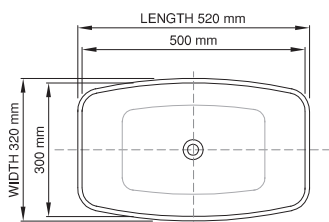

thin-edge

Size (l) x (w) x (h): 520mm x 320mm x 125mm
 Top to waste: 111mm
 Overflow: No overflow
 Material: DADOquartz®
 Finish: Matte / Satin
 Mounting: Counter-top / Under-mount

Base dimensions: 320mm x 220mm
 Edge width: 10mm
 Waste diameter: 40mm - fits Bespoke plug
 Weight: 5.9kg

Shipping information

Packing dimensions: 600mm x 400mm x 140mm
 Shipping mass: 7.9kg