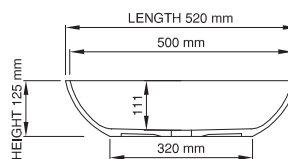

thin-edge

Size (l) x (w) x (h): 520mm x 320mm x 125mm
 Top to waste: 111mm
 Overflow: No overflow
 Material: DADOquartz®
 Finish: Matte / Satin
 Mounting: Counter-top / Under-mount

Base dimensions: 320mm x 220mm
 Edge width: 10mm
 Waste diameter: 40mm - fits Bespoke plug
 Weight: 5.9kg

Shipping information

Packing dimensions: 600mm x 400mm x 140mm
 Shipping mass: 7.9kg