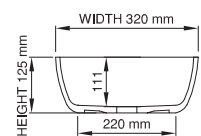

thin-edge

Size (l) x (w) x (h): 520mm x 320mm x 125mm
 Top to waste: 111mm
 Overflow: No overflow
 Material: DADOquartz®
 Finish: Matte / Satin
 Mounting: Counter-top / Under-mount

Base dimensions: 320mm x 220mm
 Edge width: 10mm
 Waste diameter: 40mm - fits Bespoke plug
 Weight: 5.9kg

Shipping information

Packing dimensions: 600mm x 400mm x 140mm
 Shipping mass: 7.9kg