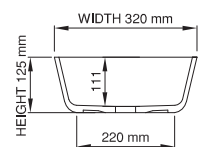

thin-edge

Size (l) x (w) x (h): 520mm x 320mm x 125mm
 Top to waste: 111mm
 Overflow: No overflow
 Material: DADOquartz®
 Finish: Matte / Satin
 Mounting: Counter-top / Under-mount

Base dimensions: 320mm x 220mm
 Edge width: 10mm
 Waste diameter: 40mm - fits Bespoke plug
 Weight: 5.2kg

Shipping information

Packing dimensions: 570mm x 470mm x 180mm
 Shipping mass: 7.2kg