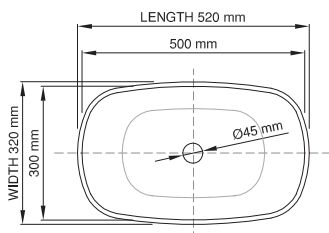

thin-edge

Size (l) x (w) x (h): 520mm x 320mm x 125mm
 Top to waste: 111mm
 Overflow: No overflow
 Material: DADOquartz®
 Finish: Matte / Satin
 Mounting: Counter-top / Under-mount

Base dimensions: 320mm x 220mm
 Edge width: 10mm
 Waste diameter: 40mm - fits Bespoke plug
 Weight: 5.2kg

Shipping information

Packing dimensions: 570mm x 470mm x 180mm
 Shipping mass: 7.2kg