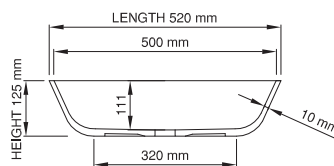

thin-edge

Size (l) x (w) x (h): 520mm x 320mm x 125mm
 Top to waste: 111mm
 Overflow: No overflow
 Material: DADOquartz®
 Finish: Matte / Satin
 Mounting: Counter-top / Under-mount

Base dimensions: 320mm x 220mm
 Edge width: 10mm
 Waste diameter: 40mm - fits Bespoke plug
 Weight: 5.2kg

Shipping information

Packing dimensions: 570mm x 470mm x 180mm
 Shipping mass: 7.2kg