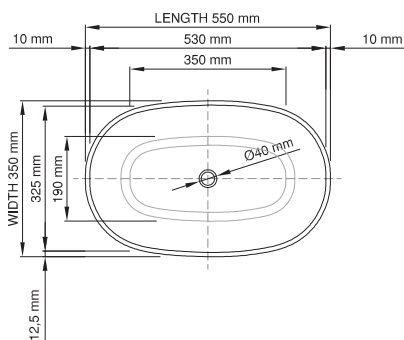

thin-edge

Size (l) x (w) x (h): 550mm x 350mm x 130mm  
 Top to waste: 114mm  
 Overflow: No overflow  
 Material: DADOquartz®  
 Finish: Matte / Satin  
 Mounting: Counter-top / Under-mount

Base dimensions: 408mm x 208mm  
 Edge width: 10mm  
 Waste diameter: 40mm - fits Bespoke plug  
 Weight: 10kg

### Shipping information

Packing dimensions: 600mm x 400mm x 140mm  
 Shipping mass: 12kg