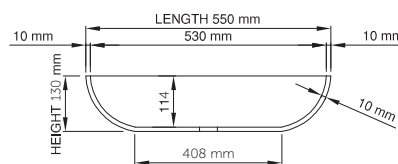

thin-edge

Size (l) x (w) x (h): 550mm x 350mm x 130mm  
 Top to waste: 114mm  
 Overflow: No overflow  
 Material: DADOquartz®  
 Finish: Matte / Satin  
 Mounting: Counter-top / Under-mount

Base dimensions: 408mm x 208mm  
 Edge width: 10mm  
 Waste diameter: 40mm - fits Bespoke plug  
 Weight: 10kg

### Shipping information

Packing dimensions: 600mm x 400mm x 140mm  
 Shipping mass: 12kg