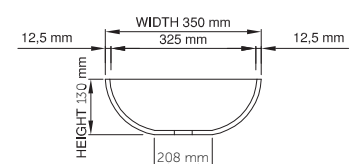

thin-edge

Size (l) x (w) x (h): 550mm x 350mm x 130mm  
 Top to waste: 114mm  
 Overflow: No overflow  
 Material: DADOquartz®  
 Finish: Matte / Satin  
 Mounting: Counter-top / Under-mount

Base dimensions: 408mm x 208mm  
 Edge width: 10mm  
 Waste diameter: 40mm - fits Bespoke plug  
 Weight: 10kg

### Shipping information

Packing dimensions: 600mm x 400mm x 140mm  
 Shipping mass: 12kg