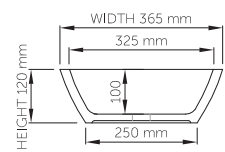

thin-edge

Size (l) x (w) x (h): 560mm x 365mm x 120mm  
 Top to waste: 100mm  
 Overflow: No overflow  
 Material: DADOquartz®  
 Finish: Matte / Satin  
 Mounting: Counter-top / Under-mount

Base dimensions: 510mm x 250mm  
 Edge width: 15mm  
 Waste diameter: 40mm - fits Bespoke plug  
 Weight: 10kg

### Shipping information

Packing dimensions: 580mm x 430mm x 170mm  
 Shipping mass: 12kg