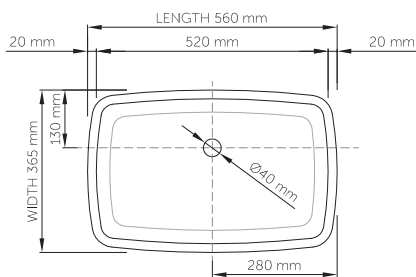

thin-edge

Size (l) x (w) x (h): 560mm x 365mm x 120mm  
 Top to waste: 100mm  
 Overflow: No overflow  
 Material: DADOquartz®  
 Finish: Matte / Satin  
 Mounting: Counter-top / Under-mount

Base dimensions: 510mm x 250mm  
 Edge width: 15mm  
 Waste diameter: 40mm - fits Bespoke plug  
 Weight: 10kg

### Shipping information

Packing dimensions: 580mm x 430mm x 170mm  
 Shipping mass: 12kg