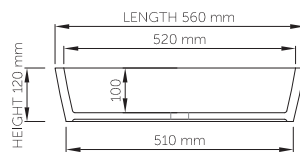

thin-edge

Size (l) x (w) x (h): 560mm x 365mm x 120mm  
 Top to waste: 100mm  
 Overflow: No overflow  
 Material: DADOquartz®  
 Finish: Matte / Satin  
 Mounting: Counter-top / Under-mount

Base dimensions: 510mm x 250mm  
 Edge width: 15mm  
 Waste diameter: 40mm - fits Bespoke plug  
 Weight: 10kg

### Shipping information

Packing dimensions: 580mm x 430mm x 170mm  
 Shipping mass: 12kg