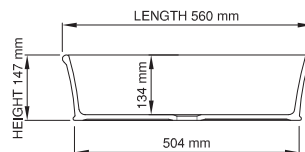

wide-edge

Size (l) x (w) x (h): 560mm x 360mm x 147mm
 Top to waste: 137mm
 Overflow: No overflow
 Material: DADOquartz®
 Finish: Matte / Satin
 Mounting: Counter-top

Base dimensions: 504mm x 304mm
 Edge width: 10mm
 Waste diameter: 40mm - fits Bespoke plug
 Weight: 8.7kg

Shipping information

Packing dimensions: 600mm x 455mm x 190mm
 Shipping mass: 10.7kg