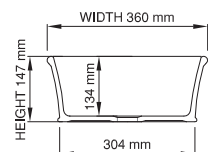

wide-edge

Size (l) x (w) x (h): 560mm x 360mm x 147mm
 Top to waste: 137mm
 Overflow: No overflow
 Material: DADOquartz®
 Finish: Matte / Satin
 Mounting: Counter-top

Base dimensions: 504mm x 304mm
 Edge width: 10mm
 Waste diameter: 40mm - fits Bespoke plug
 Weight: 8.7kg

Shipping information

Packing dimensions: 600mm x 455mm x 190mm
 Shipping mass: 10.7kg