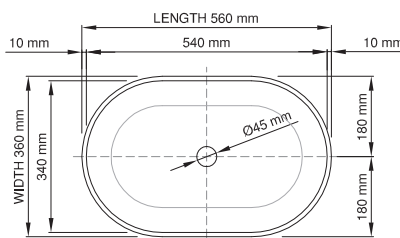

wide-edge

Size (l) x (w) x (h): 560mm x 360mm x 147mm
 Top to waste: 137mm
 Overflow: No overflow
 Material: DADOquartz®
 Finish: Matte / Satin
 Mounting: Counter-top

Base dimensions: 504mm x 304mm
 Edge width: 10mm
 Waste diameter: 40mm - fits Bespoke plug
 Weight: 8.7kg

Shipping information

Packing dimensions: 600mm x 455mm x 190mm
 Shipping mass: 10.7kg