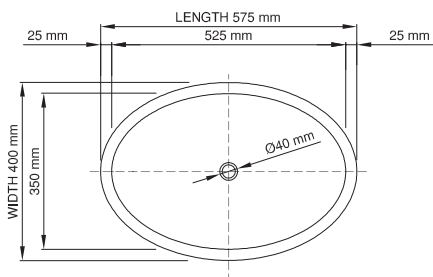

wide-edge

Size (l) x (w) x (h): 550mm x 350mm x 125mm
 Top to waste: 115mm
 Overflow: No overflow
 Material: DADOquartz®
 Finish: Matte / Satin
 Mounting: Counter-top / Under-mount

Base dimensions:
 Edge width:
 Waste diameter:
 Weight:
Shipping information
 Packing dimensions:
 Shipping mass:

330mm x 130mm
 10mm
 40mm - fits Bespoke plug
 15kg
 600mm x 400mm x 140mm
 17kg