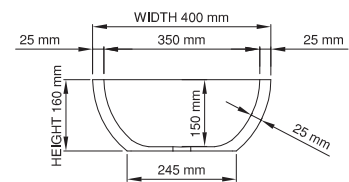

wide-edge

Size (l) x (w) x (h): 550mm x 350mm x 125mm
 Top to waste: 115mm
 Overflow: No overflow
 Material: DADOquartz®
 Finish: Matte / Satin
 Mounting: Counter-top / Under-mount

Base dimensions:
 Edge width:
 Waste diameter:
 Weight:
Shipping information
 Packing dimensions:
 Shipping mass:

330mm x 130mm
 10mm
 40mm - fits Bespoke plug
 15kg
 600mm x 400mm x 140mm
 17kg