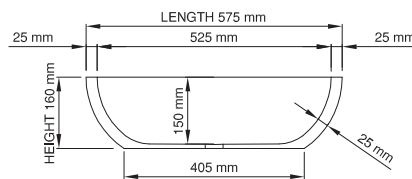

wide-edge

Size (l) x (w) x (h): 550mm x 350mm x 125mm
 Top to waste: 115mm
 Overflow: No overflow
 Material: DADOquartz®
 Finish: Matte / Satin
 Mounting: Counter-top / Under-mount

Base dimensions:
 Edge width:
 Waste diameter:
 Weight:
Shipping information
 Packing dimensions:
 Shipping mass:

330mm x 130mm
 10mm
 40mm - fits Bespoke plug
 15kg
 600mm x 400mm x 140mm
 17kg