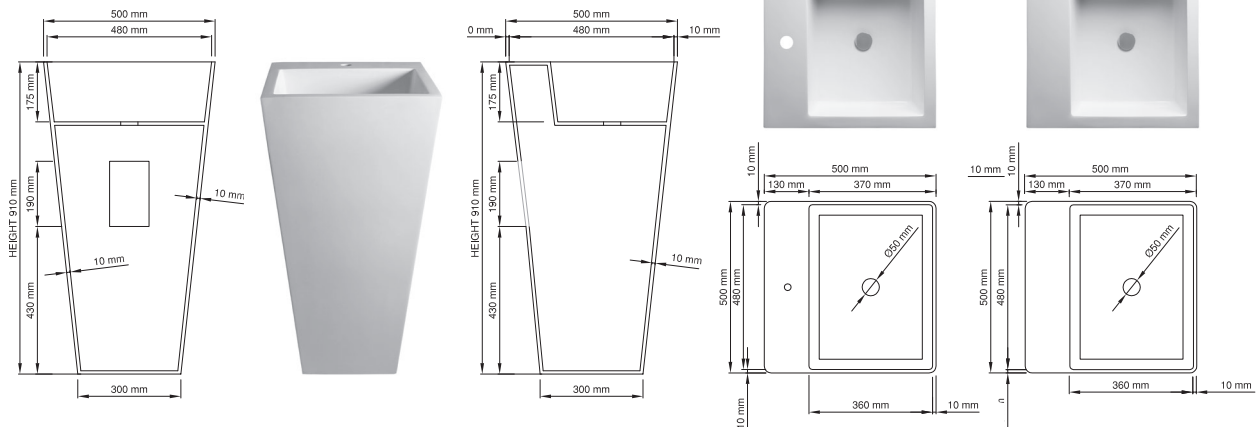

820 basin

Size (l) x (w) x (h): 500mm x 500mm x 820mm
 Top to waste: 175mm
 Overflow: No overflow - NTH / WTH
 Material: DADOquartz®
 Finish: Matte / Satin

Base dimensions: 300mm
 Edge width: 10mm
 Waste diameter: 45mm - fits Bespoke plug
 Weight: 34.4kg
Shipping information:
 Packing dimensions: 580mm x 580mm x 940mm
 Shipping mass: 44.4kg

910 basin

Size (l) x (w) x (h): 500mm x 500mm x 910mm
 Top to waste: 175mm
 Overflow: No overflow - NTH / WTH
 Material: DADOquartz®
 Finish: Matte / Satin

Base dimensions: 300mm
 Edge width: 10mm
 Waste diameter: 45mm - fits Bespoke plug
 Weight: 40kg
Shipping information:
 Packing dimensions: 580mm x 580mm x 940mm
 Shipping mass: 50kg