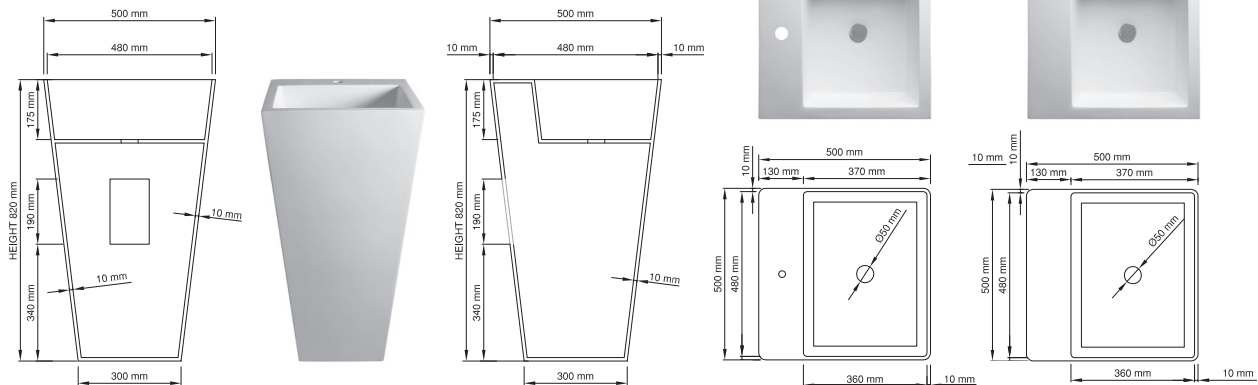

820 basin

Size (l) x (w) x (h): 500mm x 500mm x 820mm
 Top to waste: 175mm
 Overflow: No overflow - NTH / WTH
 Material: DADOquartz®
 Finish: Matte / Satin

Base dimensions: 300mm
 Edge width: 10mm
 Waste diameter: 45mm - fits Bespoke plug
 Weight: 34.4kg
Shipping information:
 Packing dimensions: 580mm x 580mm x 940mm
 Shipping mass: 44.4kg

910 basin

Size (l) x (w) x (h): 500mm x 500mm x 910mm
 Top to waste: 175mm
 Overflow: No overflow - NTH / WTH
 Material: DADOquartz®
 Finish: Matte / Satin

Base dimensions: 300mm
 Edge width: 10mm
 Waste diameter: 45mm - fits Bespoke plug
 Weight: 40kg
Shipping information:
 Packing dimensions: 580mm x 580mm x 940mm
 Shipping mass: 50kg