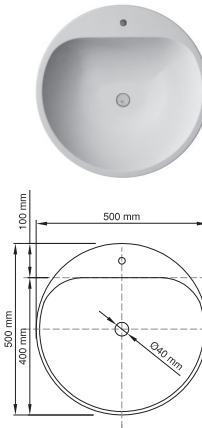

## 820 basin

Size (l) x (w) x (h): 500mm x 500mm x 820mm  
 Top to waste: 170mm  
 Overflow: No overflow - NTH / WTH  
 Material: DADOquartz®  
 Finish: Matte / Satin

Base dimensions: 300mm  
 Edge width: 10mm  
 Waste diameter: 40mm - fits Bespoke plug  
 Weight: 22.4kg  
**Shipping information:**  
 Packing dimensions: 580mm x 580mm x 940mm  
 Shipping mass: 32.4kg

## 910 basin

Size (l) x (w) x (h): 500mm x 500mm x 910mm  
 Top to waste: 170mm  
 Overflow: No overflow - NTH / WTH  
 Material: DADOquartz®  
 Finish: Matte / Satin

Base dimensions: 300mm  
 Edge width: 10mm  
 Waste diameter: 40mm - fits Bespoke plug  
 Weight: 29.5kg  
**Shipping information:**  
 Packing dimensions: 580mm x 580mm x 940mm  
 Shipping mass: 39.5kg