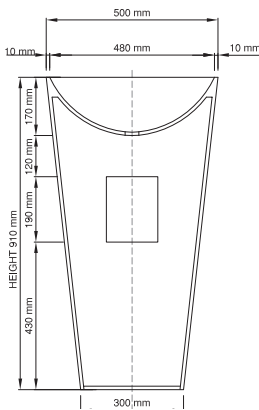

## 820 basin

Size (l) x (w) x (h): 500mm x 500mm x 820mm  
 Top to waste: 170mm  
 Overflow: No overflow - NTH / WTH  
 Material: DADOquartz®  
 Finish: Matte / Satin

Base dimensions: 300mm  
 Edge width: 10mm  
 Waste diameter: 40mm - fits Bespoke plug  
 Weight: 22.4kg  
**Shipping information:**  
 Packing dimensions: 580mm x 580mm x 940mm  
 Shipping mass: 32.4kg

## 910 basin

Size (l) x (w) x (h): 500mm x 500mm x 910mm  
 Top to waste: 170mm  
 Overflow: No overflow - NTH / WTH  
 Material: DADOquartz®  
 Finish: Matte / Satin

Base dimensions: 300mm  
 Edge width: 10mm  
 Waste diameter: 40mm - fits Bespoke plug  
 Weight: 29.5kg  
**Shipping information:**  
 Packing dimensions: 580mm x 580mm x 940mm  
 Shipping mass: 39.5kg