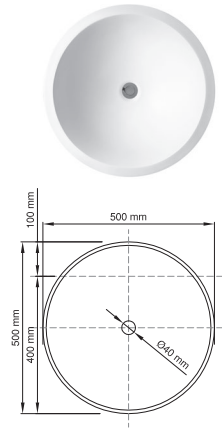

## 820 basin

Size (l) x (w) x (h): 500mm x 500mm x 820mm  
 Top to waste: 170mm  
 Overflow: No overflow - NTH / WTH  
 Material: DADOquartz®  
 Finish: Matte / Satin

Base dimensions: 300mm  
 Edge width: 10mm  
 Waste diameter: 40mm - fits Bespoke plug  
 Weight: 22.4kg  
**Shipping information:**  
 Packing dimensions: 580mm x 580mm x 940mm  
 Shipping mass: 32.4kg

## 910 basin

Size (l) x (w) x (h): 500mm x 500mm x 910mm  
 Top to waste: 170mm  
 Overflow: No overflow - NTH / WTH  
 Material: DADOquartz®  
 Finish: Matte / Satin

Base dimensions: 300mm  
 Edge width: 10mm  
 Waste diameter: 40mm - fits Bespoke plug  
 Weight: 29.5kg  
**Shipping information:**  
 Packing dimensions: 580mm x 580mm x 940mm  
 Shipping mass: 39.5kg