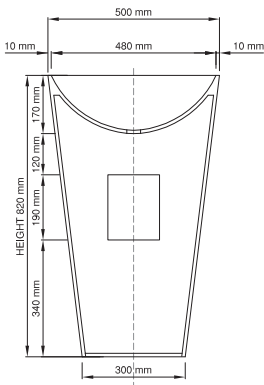

## 820 basin

Size (l) x (w) x (h): 500mm x 500mm x 820mm  
 Top to waste: 170mm  
 Overflow: No overflow - NTH / WTH  
 Material: DADOquartz®  
 Finish: Matte / Satin

Base dimensions: 300mm  
 Edge width: 10mm  
 Waste diameter: 40mm - fits Bespoke plug  
 Weight: 22.4kg  
**Shipping information:**  
 Packing dimensions: 580mm x 580mm x 940mm  
 Shipping mass: 32.4kg

## 910 basin

Size (l) x (w) x (h): 500mm x 500mm x 910mm  
 Top to waste: 170mm  
 Overflow: No overflow - NTH / WTH  
 Material: DADOquartz®  
 Finish: Matte / Satin

Base dimensions: 300mm  
 Edge width: 10mm  
 Waste diameter: 40mm - fits Bespoke plug  
 Weight: 29.5kg  
**Shipping information:**  
 Packing dimensions: 580mm x 580mm x 940mm  
 Shipping mass: 39.5kg