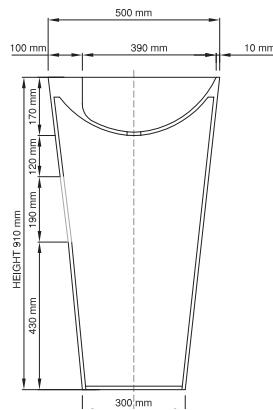

## 820 basin

Size (l) x (w) x (h): 500mm x 500mm x 820mm  
 Top to waste: 170mm  
 Overflow: No overflow - NTH / WTH  
 Material: DADOquartz®  
 Finish: Matte / Satin

Base dimensions: 300mm  
 Edge width: 10mm  
 Waste diameter: 40mm - fits Bespoke plug  
 Weight: 22.4kg  
**Shipping information:**  
 Packing dimensions: 580mm x 580mm x 940mm  
 Shipping mass: 32.4kg

## 910 basin

Size (l) x (w) x (h): 500mm x 500mm x 910mm  
 Top to waste: 170mm  
 Overflow: No overflow - NTH / WTH  
 Material: DADOquartz®  
 Finish: Matte / Satin

Base dimensions: 300mm  
 Edge width: 10mm  
 Waste diameter: 40mm - fits Bespoke plug  
 Weight: 29.5kg  
**Shipping information:**  
 Packing dimensions: 580mm x 580mm x 940mm  
 Shipping mass: 39.5kg