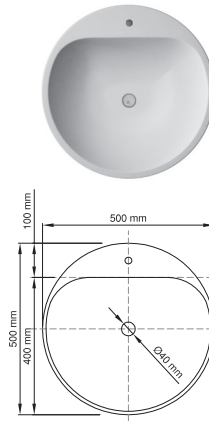

## 820 basin

Size (l) x (w) x (h): 500mm x 500mm x 820mm  
 Top to waste: 170mm  
 Overflow: No overflow - NTH / WTH  
 Material: DADOquartz®  
 Finish: Matte / Satin

Base dimensions: 300mm  
 Edge width: 10mm  
 Waste diameter: 40mm - fits Bespoke plug  
 Weight: 22.4kg  
**Shipping information:**  
 Packing dimensions: 580mm x 580mm x 940mm  
 Shipping mass: 32.4kg

## 910 basin

Size (l) x (w) x (h): 500mm x 500mm x 910mm  
 Top to waste: 170mm  
 Overflow: No overflow - NTH / WTH  
 Material: DADOquartz®  
 Finish: Matte / Satin

Base dimensions: 300mm  
 Edge width: 10mm  
 Waste diameter: 40mm - fits Bespoke plug  
 Weight: 29.5kg  
**Shipping information:**  
 Packing dimensions: 580mm x 580mm x 940mm  
 Shipping mass: 39.5kg