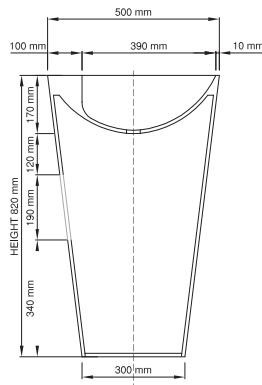

## 820 basin

Size (l) x (w) x (h): 500mm x 500mm x 820mm  
 Top to waste: 170mm  
 Overflow: No overflow - NTH / WTH  
 Material: DADOquartz®  
 Finish: Matte / Satin

Base dimensions: 300mm  
 Edge width: 10mm  
 Waste diameter: 40mm - fits Bespoke plug  
 Weight: 22.4kg  
**Shipping information:**  
 Packing dimensions: 580mm x 580mm x 940mm  
 Shipping mass: 32.4kg

## 910 basin

Size (l) x (w) x (h): 500mm x 500mm x 910mm  
 Top to waste: 170mm  
 Overflow: No overflow - NTH / WTH  
 Material: DADOquartz®  
 Finish: Matte / Satin

Base dimensions: 300mm  
 Edge width: 10mm  
 Waste diameter: 40mm - fits Bespoke plug  
 Weight: 29.5kg  
**Shipping information:**  
 Packing dimensions: 580mm x 580mm x 940mm  
 Shipping mass: 39.5kg