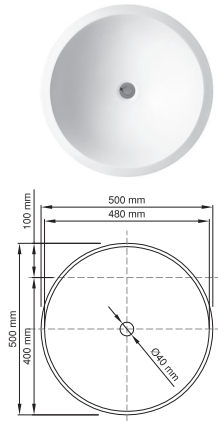

## 820 basin

Size (l) x (w) x (h): 500mm x 500mm x 820mm  
 Top to waste: 170mm  
 Overflow: No overflow - NTH / WTH  
 Material: DADOquartz®  
 Finish: Matte / Satin

Base dimensions: 300mm  
 Edge width: 10mm  
 Waste diameter: 40mm - fits Bespoke plug  
 Weight: 22.4kg  
**Shipping information:**  
 Packing dimensions: 580mm x 580mm x 940mm  
 Shipping mass: 32.4kg

## 910 basin

Size (l) x (w) x (h): 500mm x 500mm x 910mm  
 Top to waste: 170mm  
 Overflow: No overflow - NTH / WTH  
 Material: DADOquartz®  
 Finish: Matte / Satin

Base dimensions: 300mm  
 Edge width: 10mm  
 Waste diameter: 40mm - fits Bespoke plug  
 Weight: 29.5kg  
**Shipping information:**  
 Packing dimensions: 580mm x 580mm x 940mm  
 Shipping mass: 39.5kg