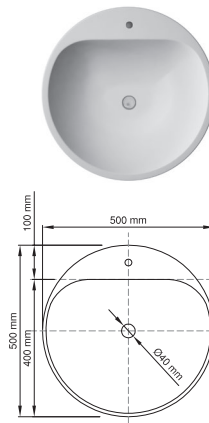

## 820 basin

Size (l) x (w) x (h): 500mm x 500mm x 820mm  
 Top to waste: 170mm  
 Overflow: No overflow - NTH / WTH  
 Material: DADOquartz®  
 Finish: Matte / Satin

Base dimensions: 300mm  
 Edge width: 10mm  
 Waste diameter: 40mm - fits Bespoke plug  
 Weight: 22.4kg  
**Shipping information:**  
 Packing dimensions: 580mm x 580mm x 940mm  
 Shipping mass: 32.4kg

## 910 basin

Size (l) x (w) x (h): 500mm x 500mm x 910mm  
 Top to waste: 170mm  
 Overflow: No overflow - NTH / WTH  
 Material: DADOquartz®  
 Finish: Matte / Satin

Base dimensions: 300mm  
 Edge width: 10mm  
 Waste diameter: 40mm - fits Bespoke plug  
 Weight: 29.5kg  
**Shipping information:**  
 Packing dimensions: 580mm x 580mm x 940mm  
 Shipping mass: 39.5kg