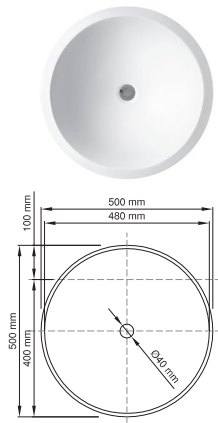

## 820 basin

Size (l) x (w) x (h): 500mm x 500mm x 820mm  
 Top to waste: 170mm  
 Overflow: No overflow - NTH / WTH  
 Material: DADOquartz®  
 Finish: Matte / Satin

Base dimensions: 300mm  
 Edge width: 10mm  
 Waste diameter: 40mm - fits Bespoke plug  
 Weight: 22.4kg  
**Shipping information:**  
 Packing dimensions: 580mm x 580mm x 940mm  
 Shipping mass: 32.4kg

## 910 basin

Size (l) x (w) x (h): 500mm x 500mm x 910mm  
 Top to waste: 170mm  
 Overflow: No overflow - NTH / WTH  
 Material: DADOquartz®  
 Finish: Matte / Satin

Base dimensions: 300mm  
 Edge width: 10mm  
 Waste diameter: 40mm - fits Bespoke plug  
 Weight: 29.5kg  
**Shipping information:**  
 Packing dimensions: 580mm x 580mm x 940mm  
 Shipping mass: 39.5kg