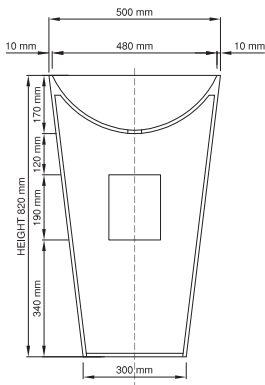

## 820 basin

Size (l) x (w) x (h): 500mm x 500mm x 820mm  
 Top to waste: 170mm  
 Overflow: No overflow - NTH / WTH  
 Material: DADOquartz®  
 Finish: Matte / Satin

Base dimensions: 300mm  
 Edge width: 10mm  
 Waste diameter: 40mm - fits Bespoke plug  
 Weight: 22.4kg  
**Shipping information:**  
 Packing dimensions: 580mm x 580mm x 940mm  
 Shipping mass: 32.4kg

## 910 basin

Size (l) x (w) x (h): 500mm x 500mm x 910mm  
 Top to waste: 170mm  
 Overflow: No overflow - NTH / WTH  
 Material: DADOquartz®  
 Finish: Matte / Satin

Base dimensions: 300mm  
 Edge width: 10mm  
 Waste diameter: 40mm - fits Bespoke plug  
 Weight: 29.5kg  
**Shipping information:**  
 Packing dimensions: 580mm x 580mm x 940mm  
 Shipping mass: 39.5kg