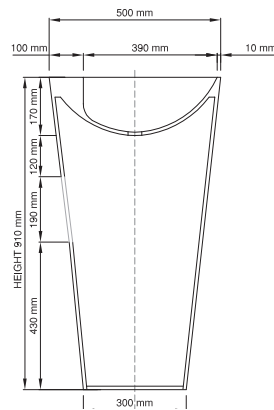

Size (l) x (w) x (h): 500mm x 500mm x 820mm
 Top to waste: 170mm
 Overflow: No overflow - NTH / WTH
 Material: DADOquartz®
 Finish: Matte / Satin

Base dimensions: 300mm
 Edge width: 10mm
 Waste diameter: 40mm - fits Bespoke plug
 Weight: 22.4kg
Shipping information:
 Packing dimensions: 580mm x 580mm x 940mm
 Shipping mass: 32.4kg

910 basin

Size (l) x (w) x (h): 500mm x 500mm x 910mm
 Top to waste: 170mm
 Overflow: No overflow - NTH / WTH
 Material: DADOquartz®
 Finish: Matte / Satin

Base dimensions: 300mm
 Edge width: 10mm
 Waste diameter: 40mm - fits Bespoke plug
 Weight: 29.5kg
Shipping information:
 Packing dimensions: 580mm x 580mm x 940mm
 Shipping mass: 39.5kg