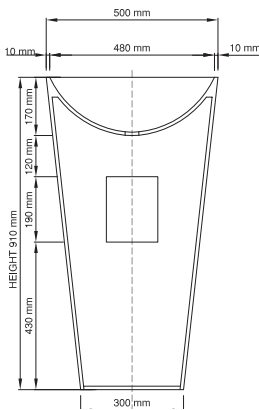

Size (l) x (w) x (h): 500mm x 500mm x 820mm
 Top to waste: 170mm
 Overflow: No overflow - NTH / WTH
 Material: DADOquartz®
 Finish: Matte / Satin

Base dimensions: 300mm
 Edge width: 10mm
 Waste diameter: 40mm - fits Bespoke plug
 Weight: 22.4kg
Shipping information:
 Packing dimensions: 580mm x 580mm x 940mm
 Shipping mass: 32.4kg

910 basin

Size (l) x (w) x (h): 500mm x 500mm x 910mm
 Top to waste: 170mm
 Overflow: No overflow - NTH / WTH
 Material: DADOquartz®
 Finish: Matte / Satin

Base dimensions: 300mm
 Edge width: 10mm
 Waste diameter: 40mm - fits Bespoke plug
 Weight: 29.5kg
Shipping information:
 Packing dimensions: 580mm x 580mm x 940mm
 Shipping mass: 39.5kg