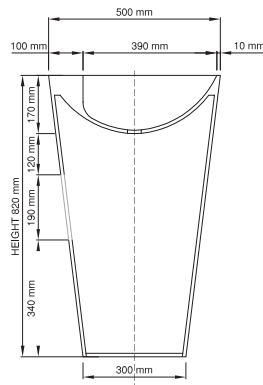

Size (l) x (w) x (h): 500mm x 500mm x 820mm
 Top to waste: 170mm
 Overflow: No overflow - NTH / WTH
 Material: DADOquartz®
 Finish: Matte / Satin

Base dimensions: 300mm
 Edge width: 10mm
 Waste diameter: 40mm - fits Bespoke plug
 Weight: 22.4kg
Shipping information:
 Packing dimensions: 580mm x 580mm x 940mm
 Shipping mass: 32.4kg

910 basin

Size (l) x (w) x (h): 500mm x 500mm x 910mm
 Top to waste: 170mm
 Overflow: No overflow - NTH / WTH
 Material: DADOquartz®
 Finish: Matte / Satin

Base dimensions: 300mm
 Edge width: 10mm
 Waste diameter: 40mm - fits Bespoke plug
 Weight: 29.5kg
Shipping information:
 Packing dimensions: 580mm x 580mm x 940mm
 Shipping mass: 39.5kg