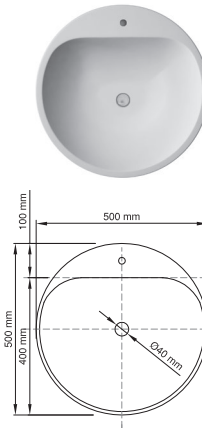

Size (l) x (w) x (h): 500mm x 500mm x 820mm
 Top to waste: 170mm
 Overflow: No overflow - NTH / WTH
 Material: DADOquartz®
 Finish: Matte / Satin

Base dimensions: 300mm
 Edge width: 10mm
 Waste diameter: 40mm - fits Bespoke plug
 Weight: 22.4kg
Shipping information:
 Packing dimensions: 580mm x 580mm x 940mm
 Shipping mass: 32.4kg

910 basin

Size (l) x (w) x (h): 500mm x 500mm x 910mm
 Top to waste: 170mm
 Overflow: No overflow - NTH / WTH
 Material: DADOquartz®
 Finish: Matte / Satin

Base dimensions: 300mm
 Edge width: 10mm
 Waste diameter: 40mm - fits Bespoke plug
 Weight: 29.5kg
Shipping information:
 Packing dimensions: 580mm x 580mm x 940mm
 Shipping mass: 39.5kg