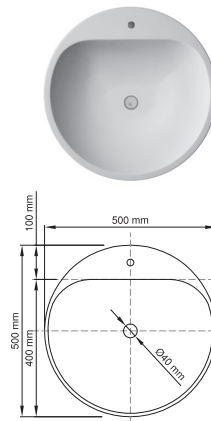

Size (l) x (w) x (h): 500mm x 500mm x 820mm
 Top to waste: 170mm
 Overflow: No overflow - NTH / WTH
 Material: DADOquartz®
 Finish: Matte / Satin

Base dimensions: 300mm
 Edge width: 10mm
 Waste diameter: 40mm - fits Bespoke plug
 Weight: 22.4kg
Shipping information:
 Packing dimensions: 580mm x 580mm x 940mm
 Shipping mass: 32.4kg

910 basin

Size (l) x (w) x (h): 500mm x 500mm x 910mm
 Top to waste: 170mm
 Overflow: No overflow - NTH / WTH
 Material: DADOquartz®
 Finish: Matte / Satin

Base dimensions: 300mm
 Edge width: 10mm
 Waste diameter: 40mm - fits Bespoke plug
 Weight: 29.5kg
Shipping information:
 Packing dimensions: 580mm x 580mm x 940mm
 Shipping mass: 39.5kg