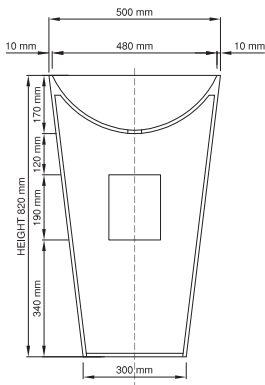

Size (l) x (w) x (h): 500mm x 500mm x 820mm
 Top to waste: 170mm
 Overflow: No overflow - NTH / WTH
 Material: DADOquartz®
 Finish: Matte / Satin

Base dimensions: 300mm
 Edge width: 10mm
 Waste diameter: 40mm - fits Bespoke plug
 Weight: 22.4kg
Shipping information:
 Packing dimensions: 580mm x 580mm x 940mm
 Shipping mass: 32.4kg

910 basin

Size (l) x (w) x (h): 500mm x 500mm x 910mm
 Top to waste: 170mm
 Overflow: No overflow - NTH / WTH
 Material: DADOquartz®
 Finish: Matte / Satin

Base dimensions: 300mm
 Edge width: 10mm
 Waste diameter: 40mm - fits Bespoke plug
 Weight: 29.5kg
Shipping information:
 Packing dimensions: 580mm x 580mm x 940mm
 Shipping mass: 39.5kg