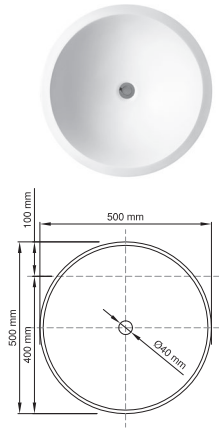

Size (l) x (w) x (h): 500mm x 500mm x 820mm
 Top to waste: 170mm
 Overflow: No overflow - NTH / WTH
 Material: DADOquartz®
 Finish: Matte / Satin

Base dimensions: 300mm
 Edge width: 10mm
 Waste diameter: 40mm - fits Bespoke plug
 Weight: 22.4kg
Shipping information:
 Packing dimensions: 580mm x 580mm x 940mm
 Shipping mass: 32.4kg

910 basin

Size (l) x (w) x (h): 500mm x 500mm x 910mm
 Top to waste: 170mm
 Overflow: No overflow - NTH / WTH
 Material: DADOquartz®
 Finish: Matte / Satin

Base dimensions: 300mm
 Edge width: 10mm
 Waste diameter: 40mm - fits Bespoke plug
 Weight: 29.5kg
Shipping information:
 Packing dimensions: 580mm x 580mm x 940mm
 Shipping mass: 39.5kg