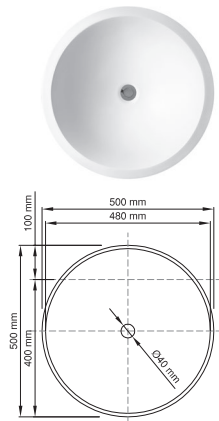

Size (l) x (w) x (h): 500mm x 500mm x 820mm
 Top to waste: 170mm
 Overflow: No overflow - NTH / WTH
 Material: DADOquartz®
 Finish: Matte / Satin

Base dimensions: 300mm
 Edge width: 10mm
 Waste diameter: 40mm - fits Bespoke plug
 Weight: 22.4kg
Shipping information:
 Packing dimensions: 580mm x 580mm x 940mm
 Shipping mass: 32.4kg

910 basin

Size (l) x (w) x (h): 500mm x 500mm x 910mm
 Top to waste: 170mm
 Overflow: No overflow - NTH / WTH
 Material: DADOquartz®
 Finish: Matte / Satin

Base dimensions: 300mm
 Edge width: 10mm
 Waste diameter: 40mm - fits Bespoke plug
 Weight: 29.5kg
Shipping information:
 Packing dimensions: 580mm x 580mm x 940mm
 Shipping mass: 39.5kg