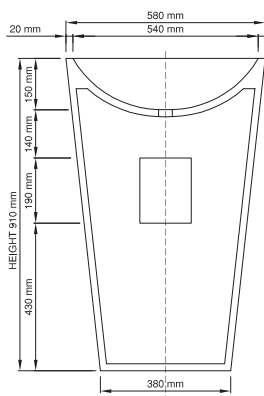

pedestal

Size (l) x (w) x (h): 580mm x 400mm x 910mm  
 Top to waste: 150mm  
 Overflow: No overflow - NTH / WTH  
 Material: DADOquartz®  
 Finish: Matte / Satin

Base dimensions: 200mm  
 Edge width: 20mm  
 Waste diameter: 40mm - fits Bespoke plug  
 Weight: 25kg

**Shipping information:**  
 Packing dimensions: 580mm x 580mm x 940mm  
 Shipping mass: 35kg