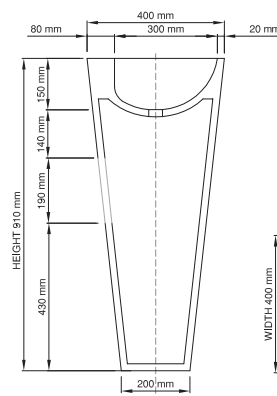

pedestal

Size (l) x (w) x (h): 580mm x 400mm x 910mm  
 Top to waste: 150mm  
 Overflow: No overflow - NTH / WTH  
 Material: DADOquartz®  
 Finish: Matte / Satin

Base dimensions: 200mm  
 Edge width: 20mm  
 Waste diameter: 40mm - fits Bespoke plug  
 Weight: 25kg

**Shipping information:**  
 Packing dimensions: 580mm x 580mm x 940mm  
 Shipping mass: 35kg