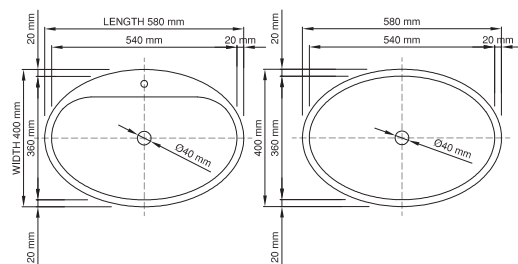

pedestal

Size (l) x (w) x (h): 580mm x 400mm x 910mm  
 Top to waste: 150mm  
 Overflow: No overflow - NTH / WTH  
 Material: DADOquartz®  
 Finish: Matte / Satin

Base dimensions: 200mm  
 Edge width: 20mm  
 Waste diameter: 40mm - fits Bespoke plug  
 Weight: 25kg

**Shipping information:**  
 Packing dimensions: 580mm x 580mm x 940mm  
 Shipping mass: 35kg