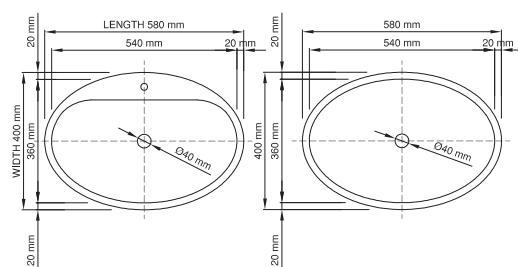

pedestal

Size (l) x (w) x (h): 580mm x 400mm x 910mm
 Top to waste: 150mm
 Overflow: No overflow - NTH / WTH
 Material: DADOquartz®
 Finish: Matte / Satin

Base dimensions: 200mm
 Edge width: 20mm
 Waste diameter: 40mm - fits Bespoke plug
 Weight: 25kg

Shipping information:
 Packing dimensions: 580mm x 580mm x 940mm
 Shipping mass: 35kg