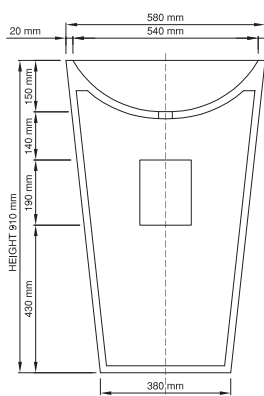

pedestal

Size (l) x (w) x (h): 580mm x 400mm x 910mm
 Top to waste: 150mm
 Overflow: No overflow - NTH / WTH
 Material: DADOquartz®
 Finish: Matte / Satin

Base dimensions: 200mm
 Edge width: 20mm
 Waste diameter: 40mm - fits Bespoke plug
 Weight: 25kg

Shipping information:
 Packing dimensions: 580mm x 580mm x 940mm
 Shipping mass: 35kg