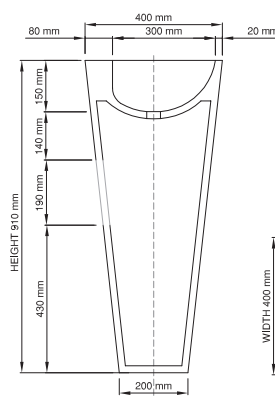

pedestal

Size (l) x (w) x (h): 580mm x 400mm x 910mm
 Top to waste: 150mm
 Overflow: No overflow - NTH / WTH
 Material: DADOquartz®
 Finish: Matte / Satin

Base dimensions: 200mm
 Edge width: 20mm
 Waste diameter: 40mm - fits Bespoke plug
 Weight: 25kg

Shipping information:
 Packing dimensions: 580mm x 580mm x 940mm
 Shipping mass: 35kg