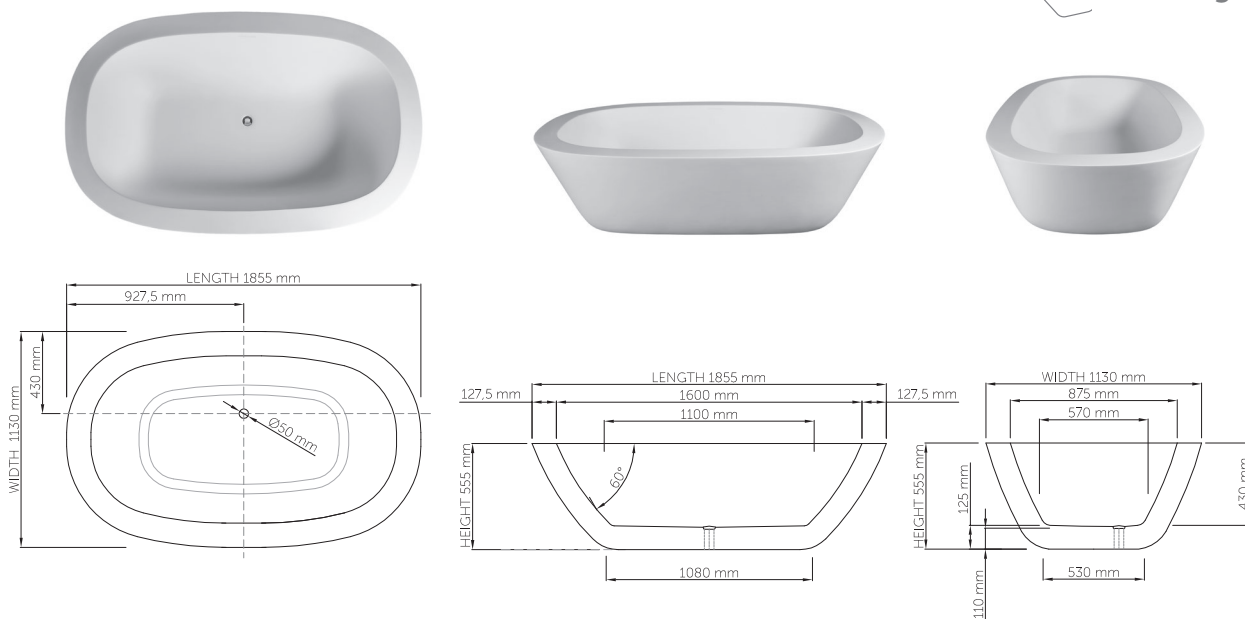

wide-edge

Size (l) x (w) x (h): 1855mm x 1130mm x 555mm
 Waste to floor: 110mm
 Water capacity: 300 L
 Overflow: No overflow
 Material: DADOquartz®
 Finish: Matte / Satin

Base dimensions: 1080mm x 530mm
 Edge width: 127.5mm
 Waste diameter: 50mm - fits Bespoke 40mm plug
 Weight: 122.5kg
Shipping information
 Packing dimensions: 1950mm x 1275mm x 760mm
 Shipping mass: 172.5kg