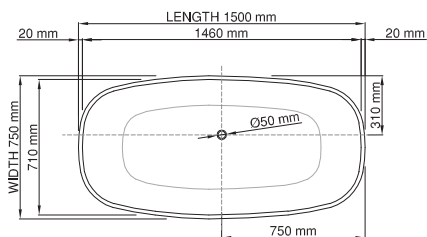

thin-edge

Size (l) x (w) x (h): 1500mm x 750mm x 600mm
 Waste to floor: 130mm
 Water capacity: 286 L
 Overflow: No overflow
 Material: DADOquartz®
 Finish: Matte / Satin

Base dimensions: 719.55mm x 416.54mm
 Edge width: 20mm
 Waste diameter: 50mm - fits Bespoke 40mm plug
 Weight: 90kg

Shipping information

Packing dimensions: 1680mm x 965mm x 730mm
 Shipping mass: 140kg