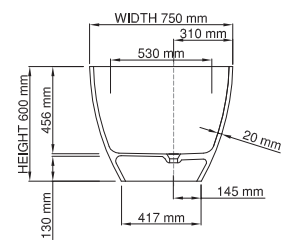

thin-edge

Size (l) x (w) x (h): 1500mm x 750mm x 600mm
 Waste to floor: 130mm
 Water capacity: 286 L
 Overflow: No overflow
 Material: DADOquartz®
 Finish: Matte / Satin

Base dimensions: 719.55mm x 416.54mm
 Edge width: 20mm
 Waste diameter: 50mm - fits Bespoke 40mm plug
 Weight: 90kg

Shipping information

Packing dimensions: 1680mm x 965mm x 730mm
 Shipping mass: 140kg