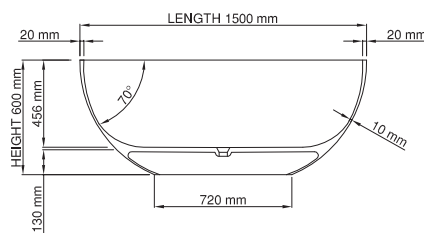

thin-edge

Size (l) x (w) x (h): 1500mm x 750mm x 600mm
 Waste to floor: 130mm
 Water capacity: 286 L
 Overflow: No overflow
 Material: DADOquartz®
 Finish: Matte / Satin

Base dimensions: 719.55mm x 416.54mm
 Edge width: 20mm
 Waste diameter: 50mm - fits Bespoke 40mm plug
 Weight: 90kg

Shipping information

Packing dimensions: 1680mm x 965mm x 730mm
 Shipping mass: 140kg