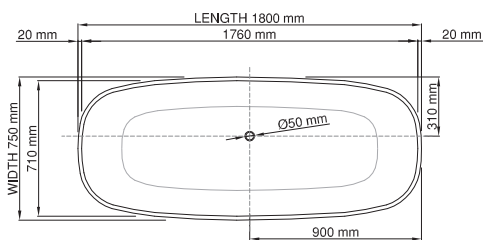

thin-edge

Size (l) x (w) x (h): 1800mm x 750mm x 600mm
 Waste to floor: 130mm
 Water capacity: 345 L
 Overflow: No overflow
 Material: DADOquartz®
 Finish: Matte / Satin

Base dimensions: 840mm x 420mm
 Edge width: 20mm
 Waste diameter: 50mm - fits Bespoke 40mm plug
 Weight: 93kg

Shipping information

Packing dimensions: 1880mm x 970mm x 750mm
 Shipping mass: 143kg