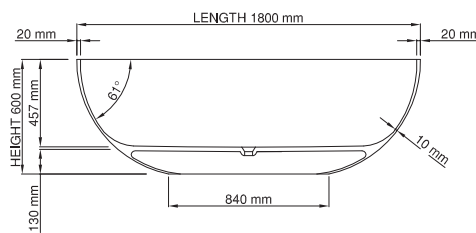

thin-edge

Size (l) x (w) x (h): 1800mm x 750mm x 600mm
 Waste to floor: 130mm
 Water capacity: 345 L
 Overflow: No overflow
 Material: DADOquartz®
 Finish: Matte / Satin

Base dimensions: 840mm x 420mm
 Edge width: 20mm
 Waste diameter: 50mm - fits Bespoke 40mm plug
 Weight: 93kg

Shipping information

Packing dimensions: 1880mm x 970mm x 750mm
 Shipping mass: 143kg