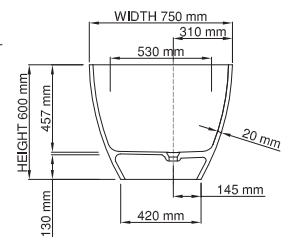

thin-edge

Size (l) x (w) x (h): 1800mm x 750mm x 600mm
 Waste to floor: 130mm
 Water capacity: 345 L
 Overflow: No overflow
 Material: DADOquartz®
 Finish: Matte / Satin

Base dimensions: 840mm x 420mm
 Edge width: 20mm
 Waste diameter: 50mm - fits Bespoke 40mm plug
 Weight: 93kg

Shipping information

Packing dimensions: 1880mm x 970mm x 750mm
 Shipping mass: 143kg