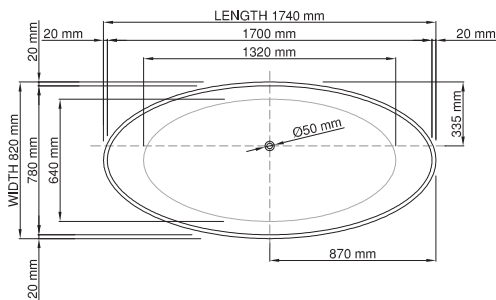

thin-edge

Size (l) x (w) x (h): 1740mm x 820mm x 520mm
 Waste to floor: 110mm
 Water capacity: 275 L
 Overflow: No overflow
 Material: DADOquartz®
 Finish: Matte / Satin

Base dimensions: 880mm x 480mm
 Edge width: 20mm
 Waste diameter: 50mm - fits Bespoke 40mm plug
 Weight: 80kg

Shipping information

Packing dimensions: 1860mm x 920mm x 740mm
 Shipping mass: 130kg