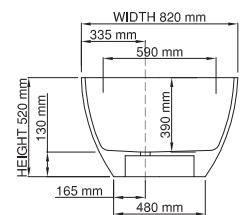

thin-edge

Size (l) x (w) x (h): 1740mm x 820mm x 520mm
 Waste to floor: 110mm
 Water capacity: 275 L
 Overflow: No overflow
 Material: DADOquartz®
 Finish: Matte / Satin

Base dimensions: 880mm x 480mm
 Edge width: 20mm
 Waste diameter: 50mm - fits Bespoke 40mm plug
 Weight: 80kg

Shipping information

Packing dimensions: 1860mm x 920mm x 740mm
 Shipping mass: 130kg