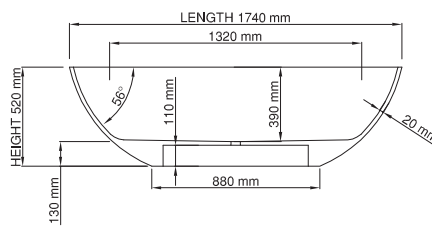

thin-edge

Size (l) x (w) x (h): 1740mm x 820mm x 520mm
 Waste to floor: 110mm
 Water capacity: 275 L
 Overflow: No overflow
 Material: DADOquartz®
 Finish: Matte / Satin

Base dimensions: 880mm x 480mm
 Edge width: 20mm
 Waste diameter: 50mm - fits Bespoke 40mm plug
 Weight: 80kg

Shipping information

Packing dimensions: 1860mm x 920mm x 740mm
 Shipping mass: 130kg