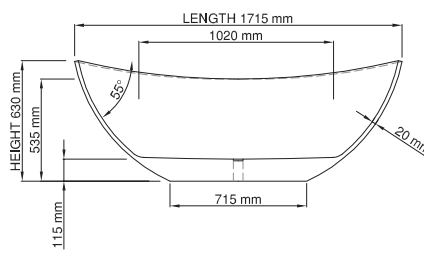

thin-edge

Size (l) x (w) x (h): 1715mm x 830mm x 535/630mm
 Waste to floor: 115mm
 Water capacity: 290 L
 Overflow: No overflow
 Material: DADOquartz®
 Finish: Matte / Satin

Base dimensions: 715mm x 450mm
 Edge width: 20mm
 Waste diameter: 50mm - fits Bespoke 40mm plug
 Weight: 90kg

Shipping information

Packing dimensions: 1800mm x 910mm x 770mm
 Shipping mass: 140kg