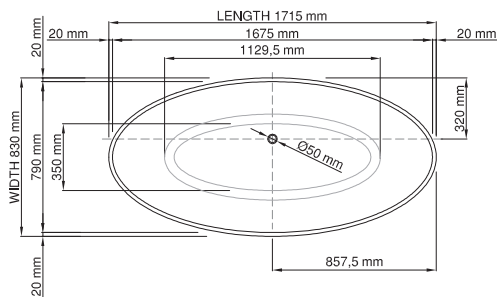

thin-edge

Size (l) x (w) x (h): 1715mm x 830mm x 535/630mm
 Waste to floor: 115mm
 Water capacity: 290 L
 Overflow: No overflow
 Material: DADOquartz®
 Finish: Matte / Satin

Base dimensions: 715mm x 450mm
 Edge width: 20mm
 Waste diameter: 50mm - fits Bespoke 40mm plug
 Weight: 90kg

Shipping information

Packing dimensions: 1800mm x 910mm x 770mm
 Shipping mass: 140kg