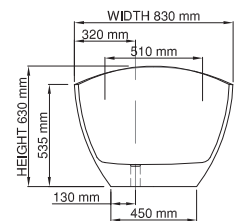

thin-edge

Size (l) x (w) x (h): 1715mm x 830mm x 535/630mm
 Waste to floor: 115mm
 Water capacity: 290 L
 Overflow: No overflow
 Material: DADOquartz®
 Finish: Matte / Satin

Base dimensions: 715mm x 450mm
 Edge width: 20mm
 Waste diameter: 50mm - fits Bespoke 40mm plug
 Weight: 90kg

Shipping information

Packing dimensions: 1800mm x 910mm x 770mm
 Shipping mass: 140kg