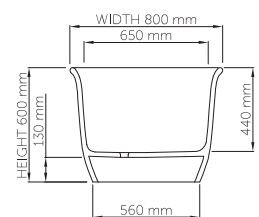

thin-edge

Size (l) x (w) x (h): 1650mm x 800mm x 600mm
 Waste to floor: 130mm
 Water capacity: 295 L
 Overflow: No overflow
 Material: DADOquartz®
 Finish: Matte / Satin

Base dimensions: 1000mm x 560mm
 Edge width: 25mm
 Waste diameter: 50mm - fits Bespoke 40mm plug
 Weight: 78kg

Shipping information

Packing dimensions: 1820mm x 910mm x 700mm
 Shipping mass: 128kg