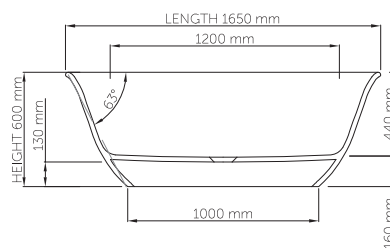

thin-edge

Size (l) x (w) x (h): 1650mm x 800mm x 600mm
 Waste to floor: 130mm
 Water capacity: 295 L
 Overflow: No overflow
 Material: DADOquartz®
 Finish: Matte / Satin

Base dimensions: 1000mm x 560mm
 Edge width: 25mm
 Waste diameter: 50mm - fits Bespoke 40mm plug
 Weight: 78kg

Shipping information

Packing dimensions: 1820mm x 910mm x 700mm
 Shipping mass: 128kg