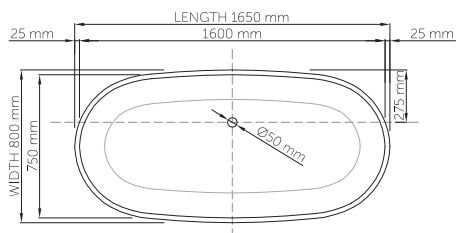

thin-edge

Size (l) x (w) x (h): 1650mm x 800mm x 600mm
 Waste to floor: 130mm
 Water capacity: 295 L
 Overflow: No overflow
 Material: DADOquartz®
 Finish: Matte / Satin

Base dimensions: 1000mm x 560mm
 Edge width: 25mm
 Waste diameter: 50mm - fits Bespoke 40mm plug
 Weight: 78kg

Shipping information

Packing dimensions: 1820mm x 910mm x 700mm
 Shipping mass: 128kg