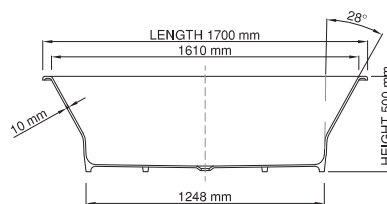

drop-in

Size (l) x (w) x (h): 1700mm x 800mm x 500mm  
 Waste to floor: 10mm  
 Water capacity: 290 L  
 Overflow: No overflow  
 Material: DADOquartz®  
 Finish: Matte / Satin

Base dimensions:

Edge width:

Waste diameter:

Weight:

Tap holes:

### Shipping information

Packing dimensions:

Shipping mass:

1330mm x 562mm

10mm - 21mm

50mm - fits Bespoke 40mm plug

64kg

No tap hole

1820mm x 1620mm x 910mm

114kg

For installation instructions and tap hole information refer to [www.dadoquartzbathware.com](http://www.dadoquartzbathware.com)

**BATHROOM COLLECTIVE**

Phone Number: (02) 9011-5711