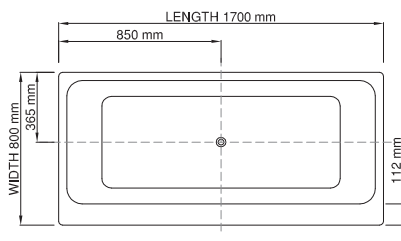

drop-in

Size (l) x (w) x (h): 1700mm x 800mm x 500mm  
 Waste to floor: 10mm  
 Water capacity: 290 L  
 Overflow: No overflow  
 Material: DADOquartz®  
 Finish: Matte / Satin

Base dimensions:

Edge width:

Waste diameter:

Weight:

Tap holes:

### Shipping information

Packing dimensions:

Shipping mass:

1330mm x 562mm

10mm - 21mm

50mm - fits Bespoke 40mm plug

64kg

No tap hole

1820mm x 1620mm x 910mm

114kg

For installation instructions and tap hole information refer to [www.dadoquartzbathware.com](http://www.dadoquartzbathware.com)

**BATHROOM COLLECTIVE**

Phone Number: (02) 9011-5711