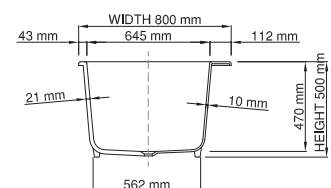

drop-in

Size (l) x (w) x (h): 1700mm x 800mm x 500mm  
 Waste to floor: 10mm  
 Water capacity: 290 L  
 Overflow: No overflow  
 Material: DADOquartz®  
 Finish: Matte / Satin

Base dimensions:

Edge width:

Waste diameter:

Weight:

Tap holes:

### Shipping information

Packing dimensions:

Shipping mass:

1330mm x 562mm

10mm - 21mm

50mm - fits Bespoke 40mm plug

64kg

No tap hole

1820mm x 1620mm x 910mm

114kg

For installation instructions and tap hole information refer to [www.dadoquartzbathware.com](http://www.dadoquartzbathware.com)

**BATHROOM COLLECTIVE**

Phone Number: (02) 9011-5711