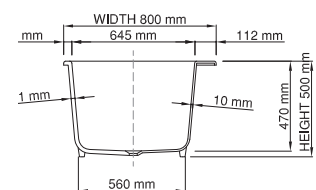

drop-in

Size (l) x (w) x (h): 1600mm x 800mm x 500mm  
 Waste to floor: 5mm  
 Water capacity: 270 L  
 Overflow: No overflow  
 Material: DADOquartz®  
 Finish: Matte / Satin

Base dimensions:

Edge width:

Waste diameter:

Weight:

Tap holes:

### Shipping information

Packing dimensions:

Shipping mass:

1248mm x 560mm

10mm - 21mm

50mm - fits Bespoke 40mm plug

60kg

No tap hole

1820mm x 1620mm x 910mm

110kg

For installation instructions and tap hole information refer to [www.dadoquartzbathware.com](http://www.dadoquartzbathware.com)

**BATHROOM COLLECTIVE**

Phone Number: (02) 9011-5711