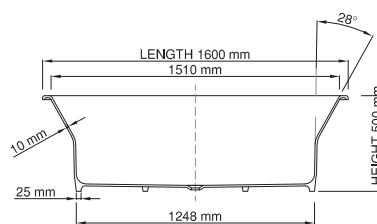

drop-in

Size (l) x (w) x (h): 1600mm x 800mm x 500mm  
 Waste to floor: 5mm  
 Water capacity: 270 L  
 Overflow: No overflow  
 Material: DADOquartz®  
 Finish: Matte / Satin

Base dimensions:

Edge width:

Waste diameter:

Weight:

Tap holes:

### Shipping information

Packing dimensions:

Shipping mass:

1248mm x 560mm

10mm - 21mm

50mm - fits Bespoke 40mm plug

60kg

No tap hole

1820mm x 1620mm x 910mm

110kg

For installation instructions and tap hole information refer to [www.dadoquartzbathware.com](http://www.dadoquartzbathware.com)

**BATHROOM COLLECTIVE**

Phone Number: (02) 9011-5711