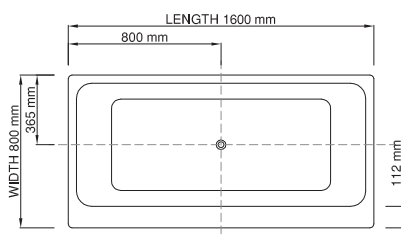

drop-in

Size (l) x (w) x (h): 1600mm x 800mm x 500mm  
 Waste to floor: 5mm  
 Water capacity: 270 L  
 Overflow: No overflow  
 Material: DADOquartz®  
 Finish: Matte / Satin

Base dimensions:

Edge width:

Waste diameter:

Weight:

Tap holes:

### Shipping information

Packing dimensions:

Shipping mass:

1248mm x 560mm

10mm - 21mm

50mm - fits Bespoke 40mm plug

60kg

No tap hole

1820mm x 1620mm x 910mm

110kg

For installation instructions and tap hole information refer to [www.dadoquartzbathware.com](http://www.dadoquartzbathware.com)

**BATHROOM COLLECTIVE**

Phone Number: (02) 9011-5711