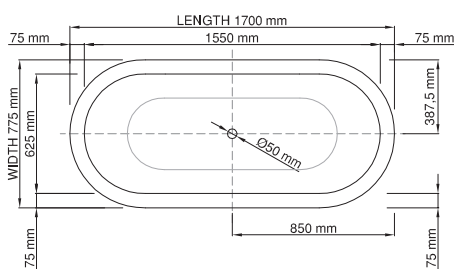

### liberty with ball feet

Size (l) x (w) x (h):	1700mm x 775mm x 628mm
Waste to floor:	133mm
Water capacity:	265 L
Weight:	79.84kg

### liberty with modern feet

Size (l) x (w) x (h):	1700mm x 775mm x 633mm
Waste to floor:	138mm
Water capacity:	265 L
Weight:	64.24kg

### additional to bathtub

<b>Shipping information feet</b>	500mm x 300mm x 400mm
Packing dimensions feet:	5.24kg
Shipping mass feet:	

thin-edge

Size (l) x (w) x (h): 1700mm x 775mm x 628mm  
 Waste to floor: 135mm  
 Water capacity: 265 L  
 Overflow: No overflow  
 Material: DADOquartz®  
 Finish: Matte / Satin

Base dimensions: 1283mm x 505mm  
 Edge width: 8mm  
 Waste diameter: 50mm - fits Bespoke 40mm plug  
 Weight: 90.23kg