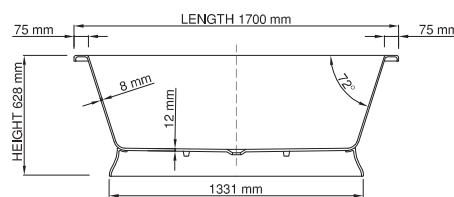

### liberty with ball feet

Size (l) x (w) x (h):	1700mm x 775mm x 628mm
Waste to floor:	133mm
Water capacity:	265 L
Weight:	79.84kg

### liberty with modern feet

Size (l) x (w) x (h):	1700mm x 775mm x 633mm
Waste to floor:	138mm
Water capacity:	265 L
Weight:	64.24kg

### additional to bathtub

<b>Shipping information feet</b>	500mm x 300mm x 400mm
Packing dimensions feet:	5.24kg
Shipping mass feet:	

thin-edge

Size (l) x (w) x (h): 1700mm x 775mm x 628mm  
 Waste to floor: 135mm  
 Water capacity: 265 L  
 Overflow: No overflow  
 Material: DADOquartz®  
 Finish: Matte / Satin

Base dimensions: 1283mm x 505mm  
 Edge width: 8mm  
 Waste diameter: 50mm - fits Bespoke 40mm plug  
 Weight: 90.23kg