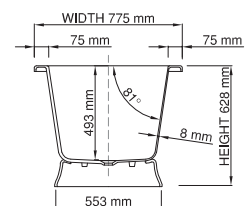

### liberty with ball feet

Size (l) x (w) x (h):	1700mm x 775mm x 628mm
Waste to floor:	133mm
Water capacity:	265 L
Weight:	79.84kg

### liberty with modern feet

Size (l) x (w) x (h):	1700mm x 775mm x 633mm
Waste to floor:	138mm
Water capacity:	265 L
Weight:	64.24kg

### additional to bathtub

<b>Shipping information feet</b>	500mm x 300mm x 400mm
Packing dimensions feet:	5.24kg
Shipping mass feet:	

thin-edge

Size (l) x (w) x (h): 1700mm x 775mm x 628mm  
 Waste to floor: 135mm  
 Water capacity: 265 L  
 Overflow: No overflow  
 Material: DADOquartz®  
 Finish: Matte / Satin

Base dimensions: 1283mm x 505mm  
 Edge width: 8mm  
 Waste diameter: 50mm - fits Bespoke 40mm plug  
 Weight: 90.23kg