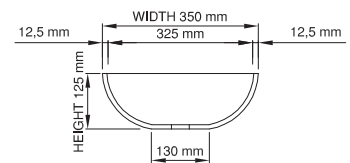

thin-edge

Size (l) x (w) x (h): 550mm x 350mm x 125mm
 Top to waste: 115mm
 Overflow: No overflow
 Material: DADOquartz®
 Finish: Matte / Satin
 Mounting: Counter-top / Under-mount

Base dimensions:

Edge width:

Waste diameter:

Weight:

Shipping information

Packing dimensions:

Shipping mass:

330mm x 130mm

10mm - 12.5mm

40mm - fits Bespoke plug

10kg

600mm x 400mm x 140mm

12kg