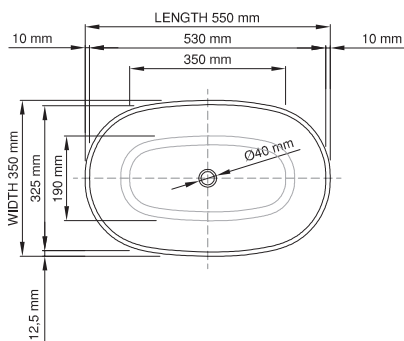

thin-edge

Size (l) x (w) x (h): 550mm x 350mm x 125mm
 Top to waste: 115mm
 Overflow: No overflow
 Material: DADOquartz®
 Finish: Matte / Satin
 Mounting: Counter-top / Under-mount

Base dimensions:

Edge width:

Waste diameter:

Weight:

Shipping information

Packing dimensions:

Shipping mass:

330mm x 130mm

10mm - 12.5mm

40mm - fits Bespoke plug

10kg

600mm x 400mm x 140mm

12kg