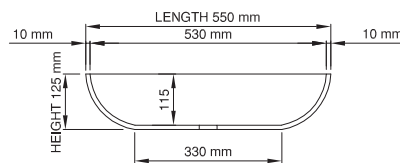

thin-edge

Size (l) x (w) x (h): 550mm x 350mm x 125mm
 Top to waste: 115mm
 Overflow: No overflow
 Material: DADOquartz®
 Finish: Matte / Satin
 Mounting: Counter-top / Under-mount

Base dimensions:

Edge width:

Waste diameter:

Weight:

Shipping information

Packing dimensions:

Shipping mass:

330mm x 130mm

10mm - 12.5mm

40mm - fits Bespoke plug

10kg

600mm x 400mm x 140mm

12kg