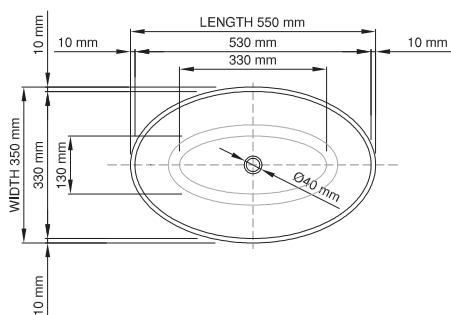

thin-edge

Size (l) x (w) x (h): 550mm x 350mm x 125mm
 Top to waste: 115mm
 Overflow: No overflow
 Material: DADOquartz®
 Finish: Matte / Satin
 Mounting: Counter-top / Under-mount

Base dimensions: 330mm x 130mm
 Edge width: 10mm
 Waste diameter: 40mm - fits Bespoke plug
 Weight: 10kg

Shipping information

Packing dimensions: 600mm x 400mm x 140mm
 Shipping mass: 12kg