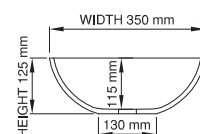

thin-edge

Size (l) x (w) x (h): 550mm x 350mm x 125mm
 Top to waste: 115mm
 Overflow: No overflow
 Material: DADOquartz®
 Finish: Matte / Satin
 Mounting: Counter-top / Under-mount

Base dimensions: 330mm x 130mm
 Edge width: 10mm
 Waste diameter: 40mm - fits Bespoke plug
 Weight: 10kg

Shipping information

Packing dimensions: 600mm x 400mm x 140mm
 Shipping mass: 12kg