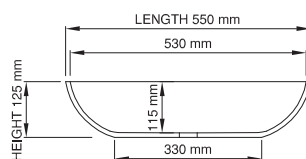

thin-edge

Size (l) x (w) x (h): 550mm x 350mm x 125mm
 Top to waste: 115mm
 Overflow: No overflow
 Material: DADOquartz®
 Finish: Matte / Satin
 Mounting: Counter-top / Under-mount

Base dimensions: 330mm x 130mm
 Edge width: 10mm
 Waste diameter: 40mm - fits Bespoke plug
 Weight: 10kg

Shipping information

Packing dimensions: 600mm x 400mm x 140mm
 Shipping mass: 12kg