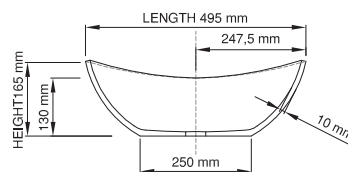

thin-edge

Size (l) x (w) x (h): 495mm x 275mm x 165mm
Top to waste: 130mm
Overflow: No overflow
Material: DADOquartz®
Finish: Matte / Satin
Mounting: Counter-top

Base dimensions: 250mm x 140mm
Edge width: 10mm
Waste diameter: 40mm - fits Bespoke plug
Weight: 4kg

Shipping information

Packing dimensions: 520mm x 500mm x 180mm
Shipping mass: 6kg