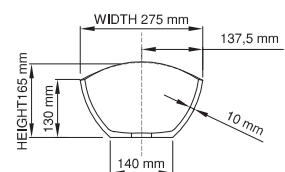

thin-edge

Size (l) x (w) x (h): 495mm x 275mm x 165mm
Top to waste: 130mm
Overflow: No overflow
Material: DADOquartz®
Finish: Matte / Satin
Mounting: Counter-top

Base dimensions: 250mm x 140mm
Edge width: 10mm
Waste diameter: 40mm - fits Bespoke plug
Weight: 4kg

Shipping information

Packing dimensions: 520mm x 500mm x 180mm
Shipping mass: 6kg