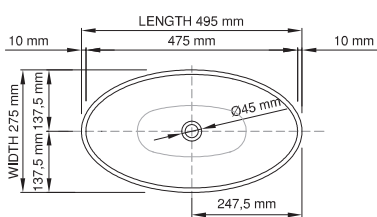

thin-edge

Size (l) x (w) x (h): 495mm x 275mm x 165mm
Top to waste: 130mm
Overflow: No overflow
Material: DADOquartz®
Finish: Matte / Satin
Mounting: Counter-top

Base dimensions: 250mm x 140mm
Edge width: 10mm
Waste diameter: 40mm - fits Bespoke plug
Weight: 4kg

Shipping information

Packing dimensions: 520mm x 500mm x 180mm
Shipping mass: 6kg