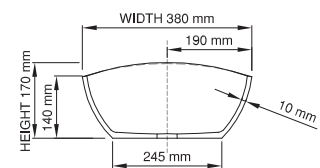

thin-edge

Size (l) x (w) x (h): 500mm x 380mm x 170mm
 Top to waste: 140mm
 Overflow: No overflow
 Material: DADOquartz®
 Finish: Matte / Satin
 Mounting: Counter-top

Base dimensions: 310mm x 248mm
 Edge width: 10mm
 Waste diameter: 40mm - fits Bespoke plug
 Weight: 6kg

Shipping information

Packing dimensions: 550mm x 500mm x 200mm
 Shipping mass: 8kg