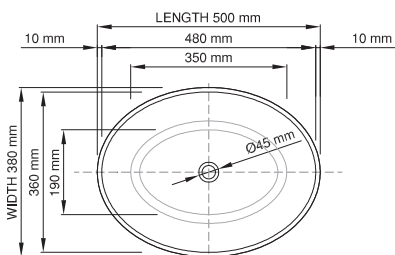

thin-edge

Size (l) x (w) x (h): 500mm x 380mm x 170mm
 Top to waste: 140mm
 Overflow: No overflow
 Material: DADOquartz®
 Finish: Matte / Satin
 Mounting: Counter-top

Base dimensions: 310mm x 248mm
 Edge width: 10mm
 Waste diameter: 40mm - fits Bespoke plug
 Weight: 6kg

Shipping information

Packing dimensions: 550mm x 500mm x 200mm
 Shipping mass: 8kg