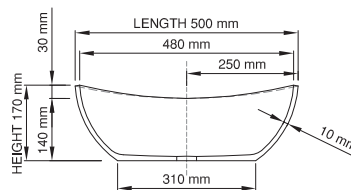

thin-edge

Size (l) x (w) x (h): 500mm x 380mm x 170mm
 Top to waste: 140mm
 Overflow: No overflow
 Material: DADOquartz®
 Finish: Matte / Satin
 Mounting: Counter-top

Base dimensions: 310mm x 248mm
 Edge width: 10mm
 Waste diameter: 40mm - fits Bespoke plug
 Weight: 6kg

Shipping information

Packing dimensions: 550mm x 500mm x 200mm
 Shipping mass: 8kg