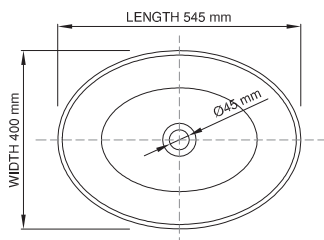

thin-edge

Size (l) x (w) x (h): 550mm x 350mm x 130mm  
 Top to waste: 100mm  
 Overflow: No overflow  
 Material: DADOquartz®  
 Finish: Matte / Satin  
 Mounting: Counter-top

Base dimensions: 408mm x 208mm  
 Edge width: 10mm  
 Waste diameter: 40mm - fits Bespoke plug  
 Weight: 7.5kg

#### Shipping information

Packing dimensions: 600mm x 400mm x 140mm  
 Shipping mass: 9.5kg