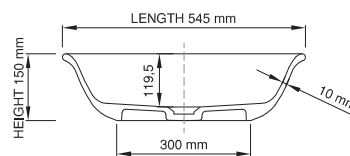

thin-edge

Size (l) x (w) x (h): 550mm x 350mm x 130mm  
 Top to waste: 100mm  
 Overflow: No overflow  
 Material: DADOquartz®  
 Finish: Matte / Satin  
 Mounting: Counter-top

Base dimensions: 408mm x 208mm  
 Edge width: 10mm  
 Waste diameter: 40mm - fits Bespoke plug  
 Weight: 7.5kg

#### Shipping information

Packing dimensions: 600mm x 400mm x 140mm  
 Shipping mass: 9.5kg