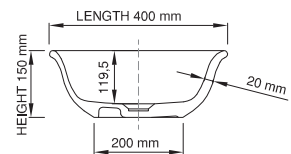

thin-edge

Size (l) x (w) x (h): 550mm x 350mm x 130mm  
 Top to waste: 100mm  
 Overflow: No overflow  
 Material: DADOquartz®  
 Finish: Matte / Satin  
 Mounting: Counter-top

Base dimensions: 408mm x 208mm  
 Edge width: 10mm  
 Waste diameter: 40mm - fits Bespoke plug  
 Weight: 7.5kg

#### Shipping information

Packing dimensions: 600mm x 400mm x 140mm  
 Shipping mass: 9.5kg