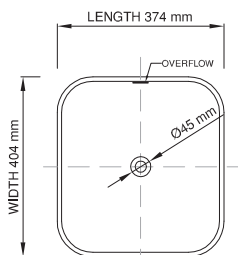

under-mount

Size (l) x (w) x (h): 404mm x 374mm x 168mm
 Top to waste: 155mm
 Overflow: Internal overflow
 Material: DADOquartz®
 Finish: Matte / Satin

Base dimensions: 400mm x 370mm
 Edge width: 24mm
 Waste diameter: 40mm - fits Bespoke plug
 Weight: 8.5kg

Shipping information

Packing dimensions: 600mm x 455mm x 190mm
 Shipping mass: 10.5kg

For installation instructions refer to www.dadoquartzbathware.com

BATHROOM COLLECTIVE

Phone Number: (02) 9011-5711