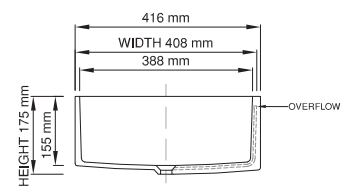

under-mount

Size (l) x (w) x (h): 404mm x 374mm x 168mm
 Top to waste: 155mm
 Overflow: Internal overflow
 Material: DADOquartz®
 Finish: Matte / Satin

Base dimensions: 400mm x 370mm
 Edge width: 24mm
 Waste diameter: 40mm - fits Bespoke plug
 Weight: 8.5kg

Shipping information

Packing dimensions: 600mm x 455mm x 190mm
 Shipping mass: 10.5kg

For installation instructions refer to www.dadoquartzbathware.com

BATHROOM COLLECTIVE

Phone Number: (02) 9011-5711