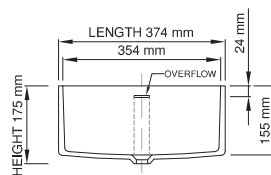

under-mount

Size (l) x (w) x (h): 404mm x 374mm x 168mm
 Top to waste: 155mm
 Overflow: Internal overflow
 Material: DADOquartz®
 Finish: Matte / Satin

Base dimensions: 400mm x 370mm
 Edge width: 24mm
 Waste diameter: 40mm - fits Bespoke plug
 Weight: 8.5kg

Shipping information

Packing dimensions: 600mm x 455mm x 190mm
 Shipping mass: 10.5kg

For installation instructions refer to www.dadoquartzbathware.com

BATHROOM COLLECTIVE

Phone Number: (02) 9011-5711