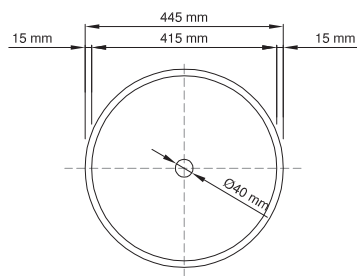

wide-edge

Product code: SWMBAS06  
 Size (l) x (w) x (h): 445mm x 445mm x 135mm  
 Top to waste: 115mm  
 Overflow: Internal overflow / No overflow  
 Material: DADOquartz®  
 Finish: Matte / Polished  
 Mounting: Counter-top / Under-mount

Base dimensions: 225mm  
 Edge width: 15mm  
 Waste diameter: 40mm  
 Weight: 10kg

#### Shipping information

Packing dimensions: 470mm x 470mm x 180mm  
 Shipping mass: 15kg