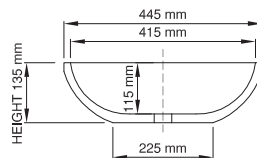

wide-edge

Product code: SWMBAS06  
 Size (l) x (w) x (h): 445mm x 445mm x 135mm  
 Top to waste: 115mm  
 Overflow: Internal overflow / No overflow  
 Material: DADOquartz®  
 Finish: Matte / Polished  
 Mounting: Counter-top / Under-mount

Base dimensions: 225mm  
 Edge width: 15mm  
 Waste diameter: 40mm  
 Weight: 10kg

#### Shipping information

Packing dimensions: 470mm x 470mm x 180mm  
 Shipping mass: 15kg