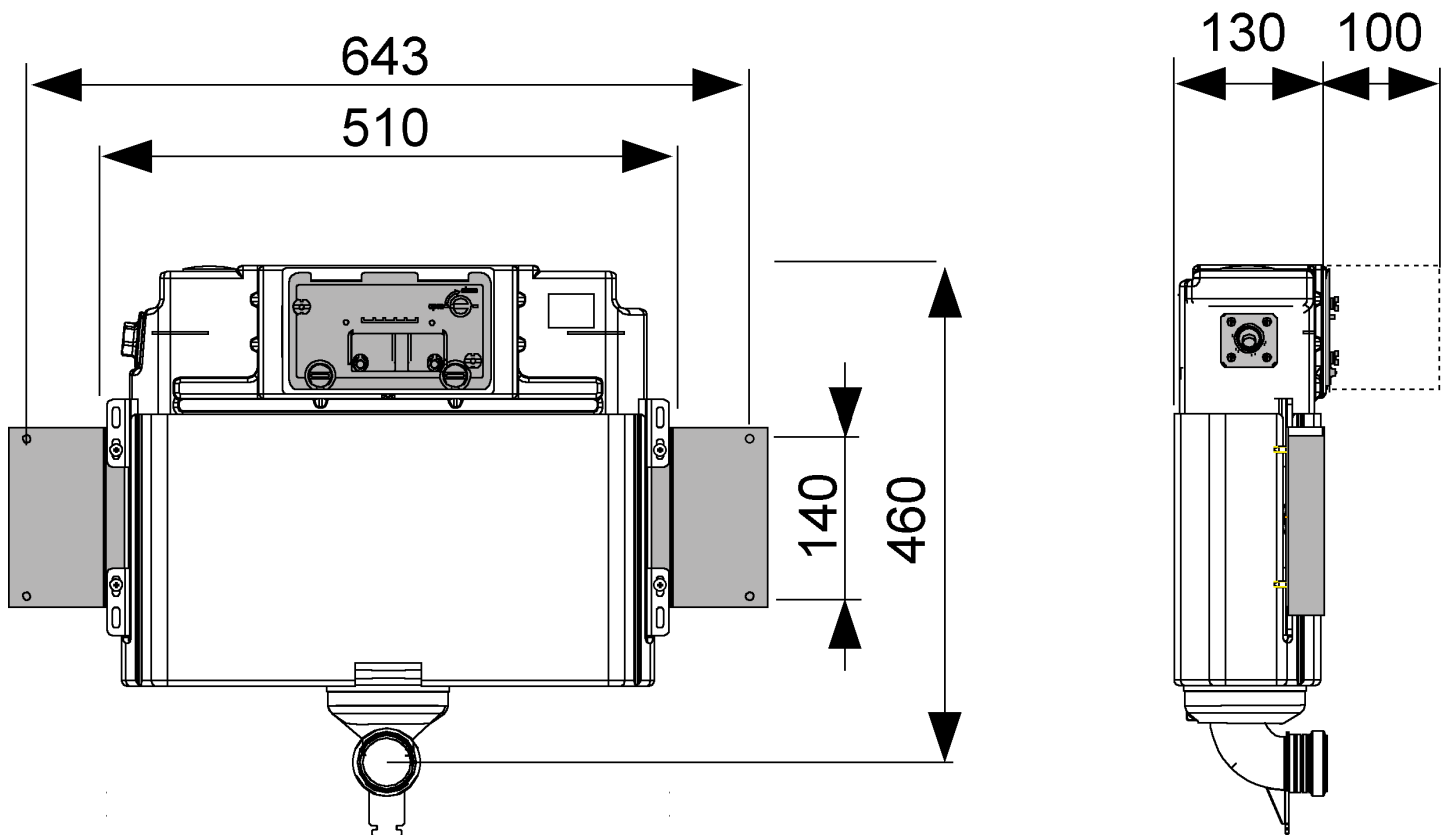

LOW LEVEL PEDESTAL CISTERN (9.041.020)

TECE

close to you

Suitable for use in:
Minimum height installation ie
Under a window or in a vanity

Top or Front Button Mounting

Sheeting Requirements (Prior to tiling):
Standard Buttons - 18mm non flex board
Flush Mount Buttons - 25mm non flex board

Note: Square Metal Buttons require 30mm
overall thickness including sheeting & tiling

Water Inlet top left side

Proudly imported and distributed by
Gro Agencies Pty Ltd
Unit 2 / 37 Howe St, Osborne Park, WA, 6017
P 08 9446 3288 E info@groagencies.com.au W www.groagencies.com.au