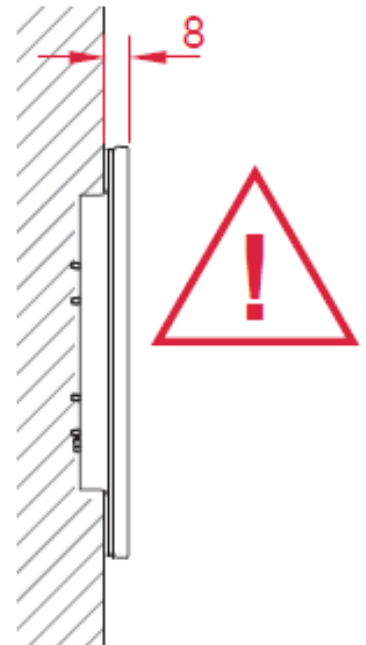

TECELUX MINI PUSH PLATE (9.240.960)

TECE

close to you

Features:
Sentouch Activated Flush
(Power Required)

Suitable for use with:
9.041.021 Standard Pedestal Cistern
9.300.055 Standard Wall Hung Cistern

Sheeting Requirements (Prior to tiling):
Standard Mount - 18mm non flex board
Flush Mount - 25mm non flex board

Note:
Flush mounting requires
TECE Flush Mount Kit which is sold separately
White - 9.240.646

Proudly imported and distributed by
Gro Agencies Pty Ltd
Unit 2 / 37 Howe St, Osborne Park, WA, 6017
P 08 9446 3288 E info@groagencies.com.au W www.groagencies.com.au