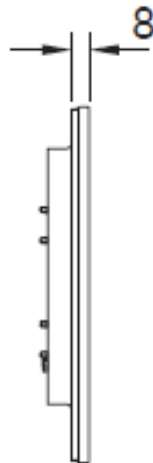

TECELUX MINI PUSH PLATE (9.240.960)

TECE

close to you

Features:
Sentouch Activated Flush
(Power Required)

Suitable for use with:
9.041.021 Standard Pedestal Cistern
9.300.055 Standard Wall Hung Cistern

Sheeting Requirements (Prior to tiling):
Standard Mount - 18mm non flex board
Flush Mount - 25mm non flex board

Note:
Flush mounting requires
TECE Flush Mount Kit which is sold separately
White - 9.240.646

Proudly imported and distributed by
Gro Agencies Pty Ltd
Unit 2 / 37 Howe St, Osborne Park, WA, 6017
P 08 9446 3288 E info@groagencies.com.au W www.groagencies.com.au