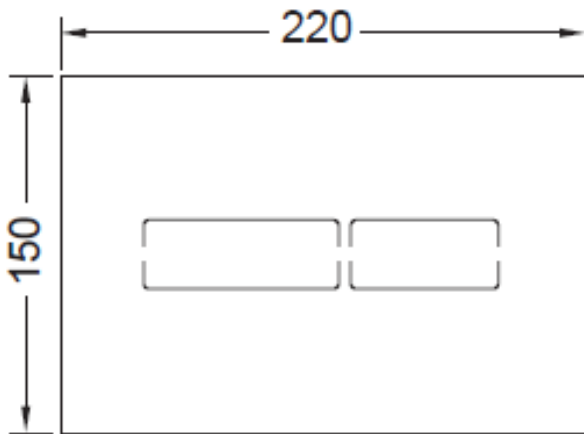

TECELUX MINI PUSH PLATE (9.240.960)

TECE

close to you

Features:
Sentouch Activated Flush
(Power Required)

Suitable for use with:
9.041.021 Standard Pedestal Cistern
9.300.055 Standard Wall Hung Cistern

Sheeting Requirements (Prior to tiling):
Standard Mount - 18mm non flex board
Flush Mount - 25mm non flex board

Note:
Flush mounting requires
TECE Flush Mount Kit which is sold separately
White - 9.240.646

Proudly imported and distributed by
Gro Agencies Pty Ltd
Unit 2 / 37 Howe St, Osborne Park, WA, 6017
P 08 9446 3288 E info@groagencies.com.au W www.groagencies.com.au