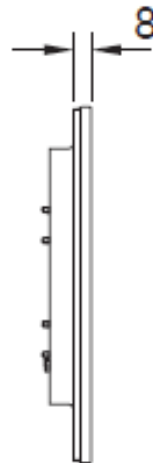

# TECELUX MINI PUSH PLATE (9.240.961)

# TECE

close to you

Features:  
Sentouch Activated Flush  
(Power Required)

Suitable for use with:  
9.041.021 Standard Pedestal Cistern  
9.300.055 Standard Wall Hung Cistern

Sheeting Requirements (Prior to tiling):  
Standard Mount - 18mm non flex board  
Flush Mount - 25mm non flex board

Note:  
Flush mounting requires  
TECE Flush Mount Kit which is sold separately  
Black - 9.240.647

Proudly imported and distributed by  
Gro Agencies Pty Ltd  
Unit 2 / 37 Howe St, Osborne Park, WA, 6017  
P 08 9446 3288 E info@groagencies.com.au W www.groagencies.com.au