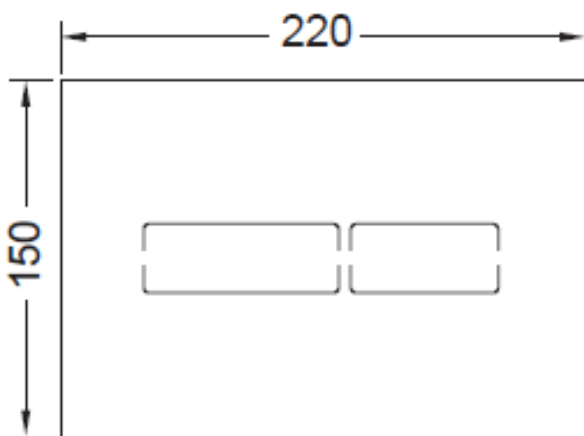

TECELUX MINI PUSH PLATE (9.240.961)

TECE

close to you

Features:
Sentouch Activated Flush
(Power Required)

Suitable for use with:
9.041.021 Standard Pedestal Cistern
9.300.055 Standard Wall Hung Cistern

Sheeting Requirements (Prior to tiling):
Standard Mount - 18mm non flex board
Flush Mount - 25mm non flex board

Note:
Flush mounting requires
TECE Flush Mount Kit which is sold separately
Black - 9.240.647

Proudly imported and distributed by
Gro Agencies Pty Ltd
Unit 2 / 37 Howe St, Osborne Park, WA, 6017
P 08 9446 3288 E info@groagencies.com.au W www.groagencies.com.au

gro
agencies

BATHROOM COLLECTIVE

Phone Number: (02) 9011-5711