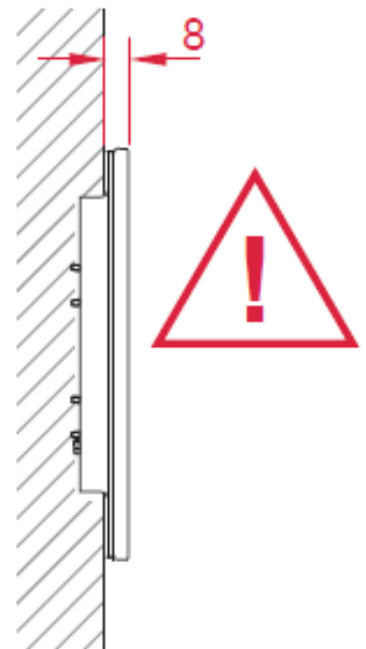

# TECE

close to you

Features:  
Sentouch Activated Flush  
(Power Required)

Suitable for use with:  
9.041.021 Standard Pedestal Cistern  
9.300.055 Standard Wall Hung Cistern

Sheeting Requirements (Prior to tiling):  
Standard Mount - 18mm non flex board  
Flush Mount - 25mm non flex board

Note:  
Flush mounting requires  
TECE Flush Mount Kit which is sold separately  
Black - 9.240.647

Proudly imported and distributed by  
Gro Agencies Pty Ltd  
Unit 2 / 37 Howe St, Osborne Park, WA, 6017  
P 08 9446 3288 E info@groagencies.com.au W www.groagencies.com.au