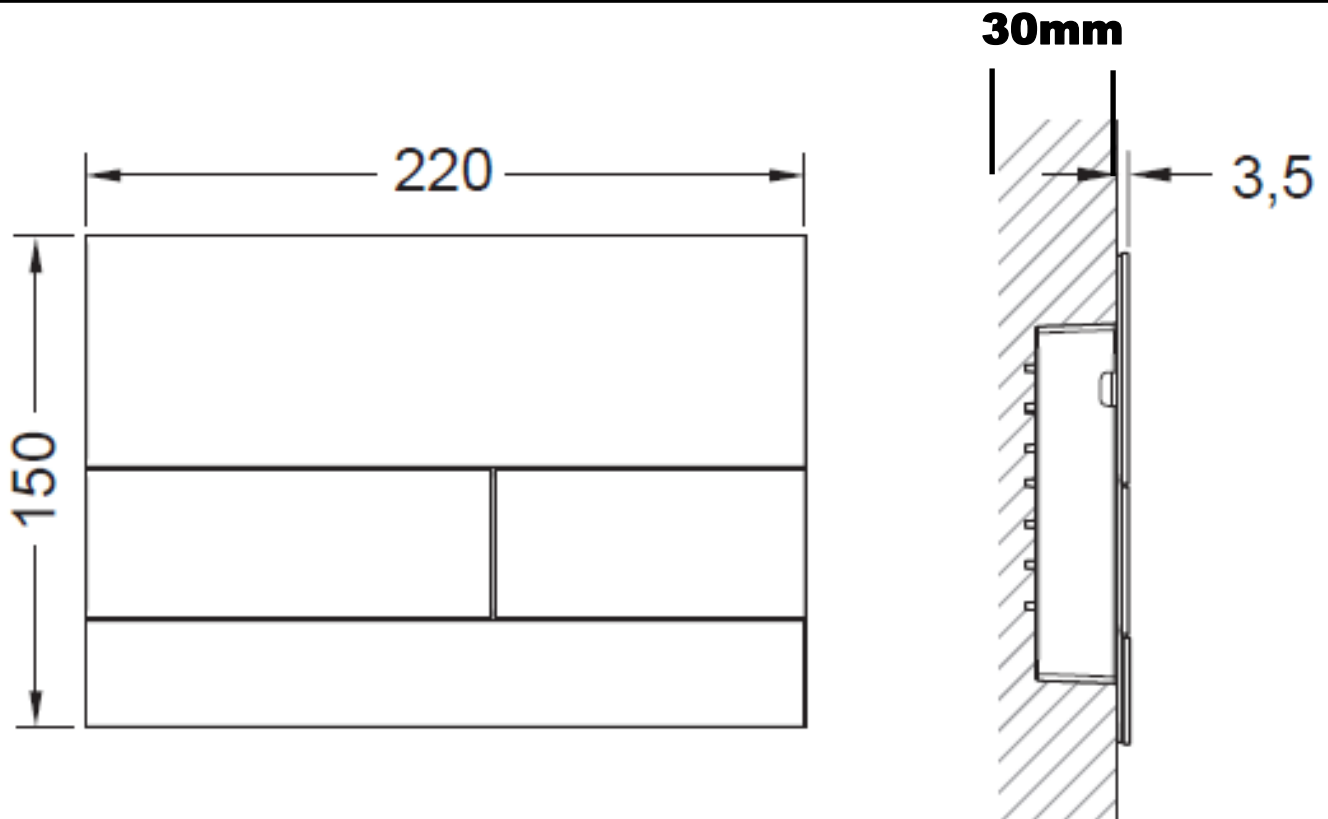

TECEsquare Metal 2 FLUSH PLATE

TECE
close to you

Available Colours:

Stainless Steel -	9.240.830
Chrome -	9.240.831
Gloss White -	9.240.832
Matte Black -	9.240.833
Matte White -	9.240.834
PVD Brushed Blk Chr -	9.240.836
PVD Polished Blk Chr -	9.240.837
PVD Brushed Gold -	9.240.838
PVD Polished Gold -	9.240.839
PVD Brushed Red Gold -	9.240.840
PVD Polished Red Gold -	9.240.841

Square Metal Buttons require a minimum of **30mm** overall wall thickness including sheeting & tiling for button installation.

Suitable for use with all TECE Cisterns

2 Year Parts and Labour Warranty

Proudly imported and distributed by
Gro Agencies Pty Ltd
Unit 2 / 37 Howe St, Osborne Park, WA, 6017
P 08 9446 3288 E info@groagencies.com.au W www.groagencies.com.au