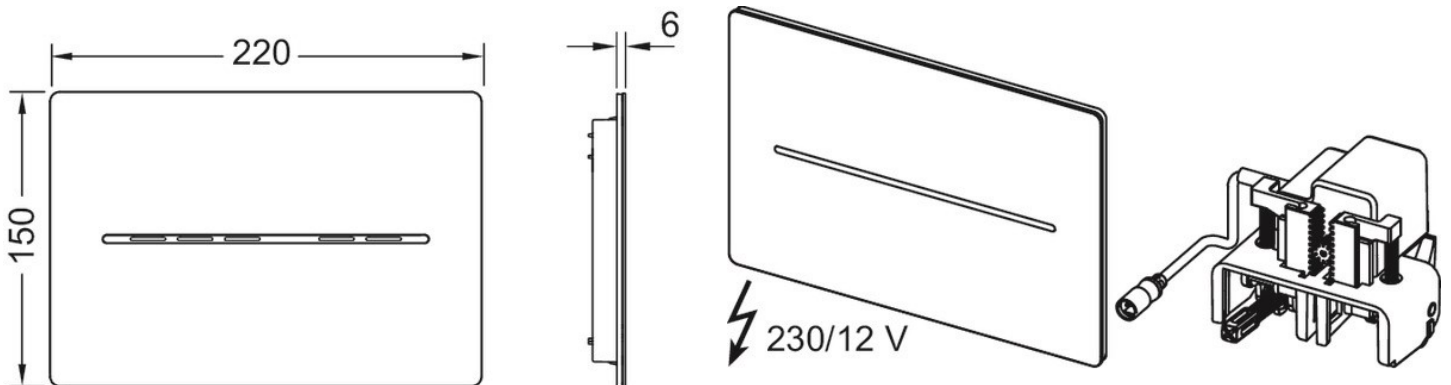

# TECEsolid E

**TECE**  
close to you

Chrome -	9.240.451
Gloss White -	9.240.452
Matte White -	9.240.453
S/S w- Anti Finger Print -	9.240.454
Matte Black -	9.240.455

Suitable for use with  
9.041.321—Pedestal cistern  
9.300.355—Wall hung Cistern

12 V Mains -Transformer

Minimum wall thickness for button installation  
is 18mm (includes sheeting and tiles)

When using wall hung cisterns TECE  
recommend using compressed  
sheeting/non flexing board.