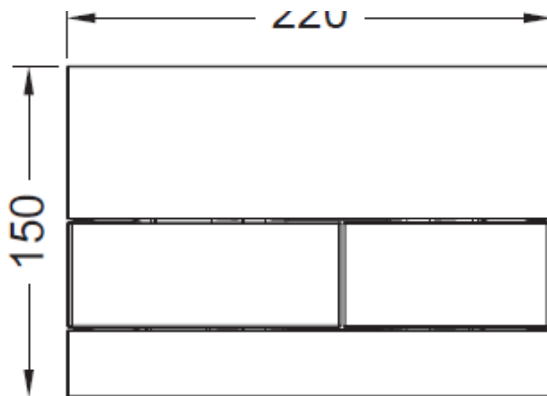

TECEsquare Glass PUSH PLATE

TECE
close to you

White/White -	9.240.800
White/S-Steel -	9.240.801
White/Chrome -	9.240.802
Black/S-Steel -	9.240.806
Black/Chrome -	9.240.807
Black/Black -	9.240.809

Suitable for use with all TECE Cisterns

Minimum wall thickness for button installation
is 18mm (includes sheeting and tiles)

When using wall hung cisterns TECE
recommend using compressed
sheeting/non flexing board.

Proudly imported and distributed by
Gro Agencies Pty Ltd
Unit 2 / 37 Howe St, Osborne Park, WA, 6017
P 08 9446 3288 E info@groagencies.com.au W www.groagencies.com.au