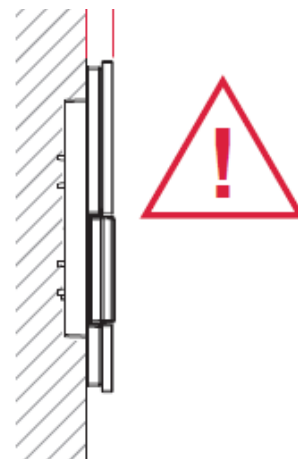

TECEsquare Glass PUSH PLATE

TECE
close to you

White/White -	9.240.800
White/S-Steel -	9.240.801
White/Chrome -	9.240.802
Black/S-Steel -	9.240.806
Black/Chrome -	9.240.807
Black/Black -	9.240.809

Suitable for use with all TECE Cisterns

Minimum wall thickness for button installation
is 18mm (includes sheeting and tiles)

When using wall hung cisterns TECE
recommend using compressed
sheeting/non flexing board.

Proudly imported and distributed by
Gro Agencies Pty Ltd
Unit 2 / 37 Howe St, Osborne Park, WA, 6017
P 08 9446 3288 E info@groagencies.com.au W www.groagencies.com.au