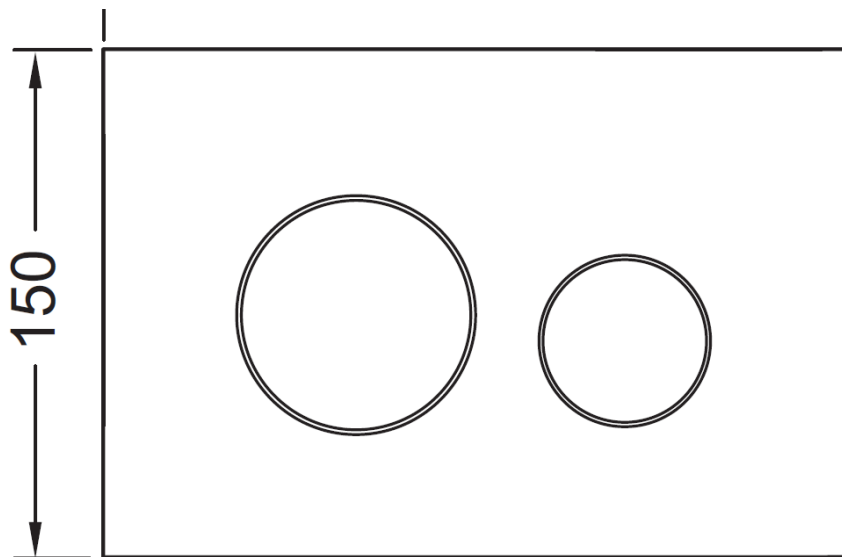

TECEloop ABS Flush Button

TECE
close to you

Gloss White -	9.240.920
Chrome -	9.240.921
Matte Chrome -	9.240.922
Gloss Black -	9.240.924
Matte Black -	9.240.925
Matte White -	9.240.926

Suitable for use with all TECE Cisterns

Minimum wall thickness for button installation
is 18mm (includes sheeting and tiles)

Proudly imported and distributed by
Gro Agencies Pty Ltd
Unit 2 / 37 Howe St, Osborne Park, WA, 6017
P 08 9446 3288 E info@groagencies.com.au W www.groagencies.com.au