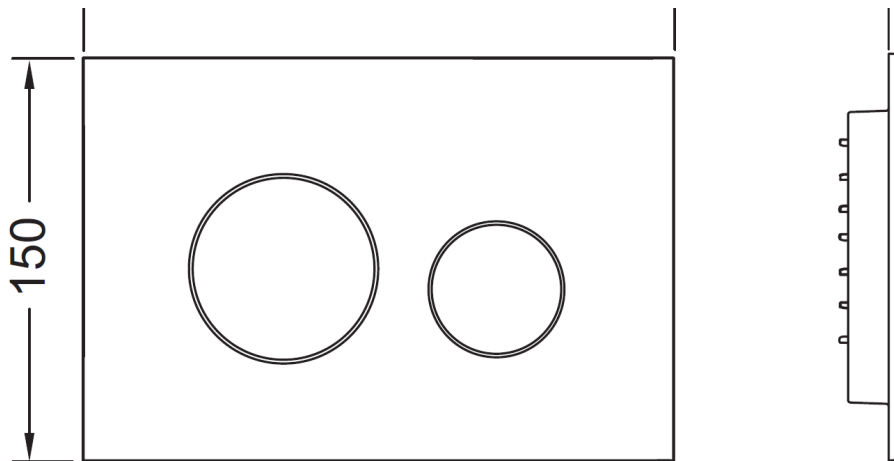

TECEloop ABS Flush Button

TECE
close to you

Gloss White -	9.240.920
Chrome -	9.240.921
Matte Chrome -	9.240.922
Gloss Black -	9.240.924
Matte Black -	9.240.925
Matte White -	9.240.926
Nickel -	9.240.935
Brass -	9.240.936
Red Bronze -	9.240.937
Graphite -	9.240.938

Suitable for use with all TECE Cisterns

Minimum wall thickness for button installation is 18mm (includes sheeting and tiles).

Proudly imported and distributed by
Gro Agencies Pty Ltd
Unit 2 / 37 Howe St, Osborne Park, WA, 6017
P 08 9446 3288 E info@groagencies.com.au W www.groagencies.com.au